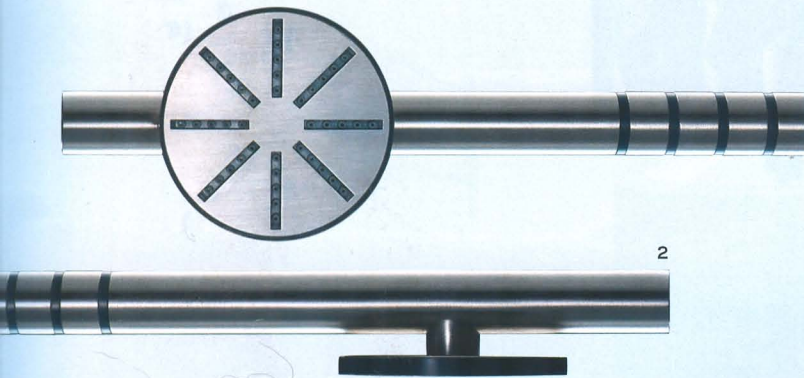

1 LAMPSHOWER BY AXOR

The chrome-plated cage of Nendo's hybrid shower head and lamp contains the spray ring and a light fixture, blending water with light for a stimulating start to the day. hansgrohe-int.com

2 T60 BY VOLA

Aarhus Arkitekterne's sleek hand shower features a simple cylindrical handle and a flat, round head (think mini-rain shower). A water-saving model conserves 4.5 litres per minute. vola.com