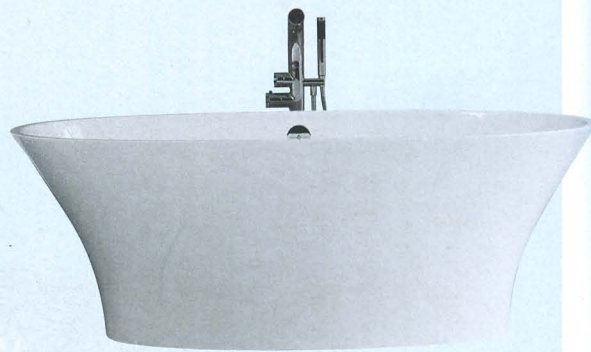

→ **IN-OUT BY AGAPE**

A new edition of Benedini Associati's upright soaker, 1.3 metres in diameter, comes in a range of marble finishes, including Nero Marquina (shown). agapedesign.it