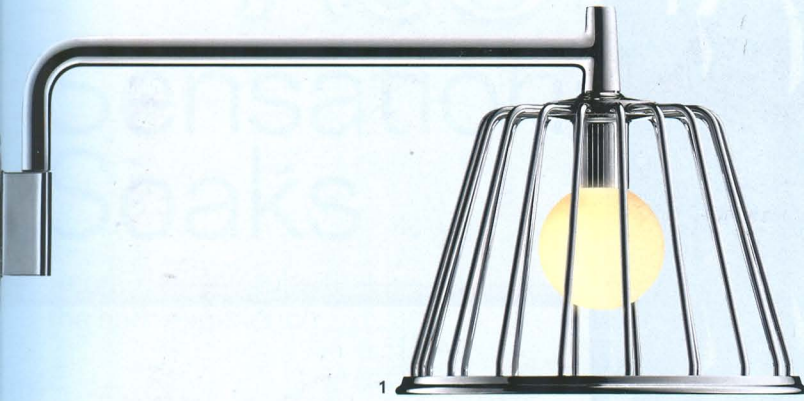

→ **IN-OUT BY AGAPE**

A new edition of Benedini Associati's upright soaker, 1.3 metres in diameter, comes in a range of marble finishes, including Nero Marquina (shown). agapedesign.it

Added Benefits

Elevating the shower experience with speakers, steam makers, LEDs and more