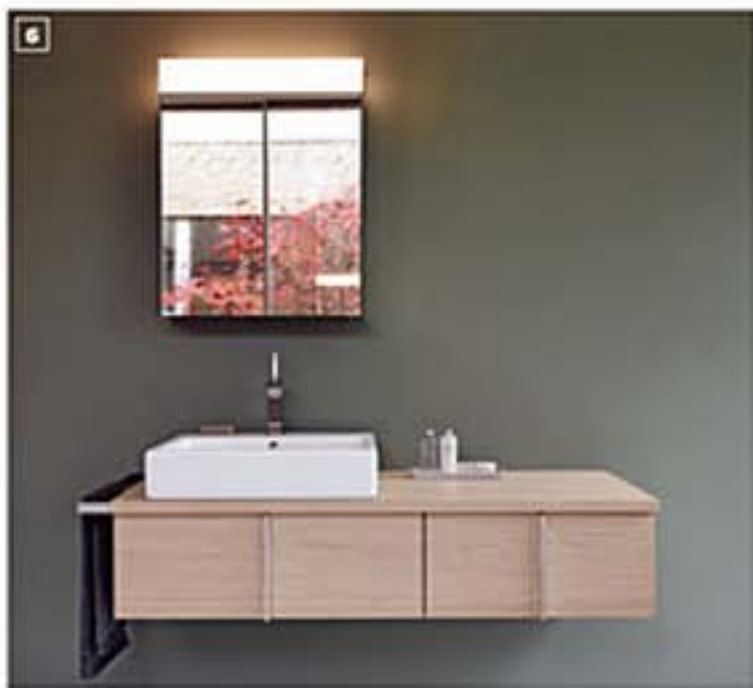

RESTROOM PRODUCTS + PLUMBING FIXTURES

MOEN COMMERCIAL

M-Power Sensor-Operated Faucets

1 Durable and Reliable

The durable M-Power sensor-operated faucet features an above-deck design for easier installation and maintenance.

Judges said: "A highly engineered product."

www.moen.com, Circle 513

KOHLER

Artifacts Bathroom Faucet Collection

2 Antique Is In

With its antique, artisan style, the Artifacts faucet collection includes spouts, handles, faucets, fittings and accessories. By taking advantage of Kohler's on-line configurator tool, designers can mix and match various combinations.

www.us.kohler.com, Circle 512

THE FURNITURE GUILD

Guildstone Countersink

3 Build Your Own Sink

The Guildstone Countersink features molded stone and a non-porous bowl construction. **Judges said:** "I like the full customability, especially with thickness of countertops."

www.thefurnitureguild.com, Circle 511

STONE FOREST

Industrial Pedestal

4 Adaptive Re-Use at its Best

An old industrial pedestal's trestle legs inspired Stone Forest's Industrial Pedestal metal and stone vessel sinks. **Judges said:** "Taking an industrial piece and turning it into a pedestal stand is a stroke of design inspiration."

www.stoneforest.com, Circle 510

EXCEL DRYER

Green Apple XLERATOReco

5 For a Good Cause

Drying hands in 15 seconds with only 500W, the Green Apple XLERATOReco claims to be the most energy-efficient hand dryer on the planet. **Judges said:** "This product program's commitment to supporting green schools is commendable."

www.exceldryer.com, Circle 509

DURAVIT

Vero Bathroom Furniture

6 Very Vero

With attention to detail, Duravit's latest additions to its Vero series feature its signature rectangular shape, a shiny chrome frame and an integrated towel bar. Optional LED lighting can be fitted to the mirrors or mirrored cabinets.

www.duravit.com, Circle 508

BRADLEY CORP.

H-S Series Terreon Basins

7 Hygienic and Aesthetic

Made from non-porous Terreon, with a maximized basin capacity and larger drain, the HS-Series works well for both general hand washing and multipurpose use. Available in 21 different colors, as opposed to the typical white and beige found in most health-care applications, the basins offer a high-design aesthetic. **Judges said:** "Most similar products just don't look this good!"

www.bradleycorp.com, Circle 507

QUICKDRAIN USA

Stream Linear Drain by Michael Graves Design

8 Stylish Linear Drain

Transforming the linear drain from an eyesore to a stylish design element, the Stream by Michael Graves Design can turn a typical shower into a universally-design barrier-free installation. Fully compatible with different floor structures and designed to minimize mold growth, one judge describes the drain as a "simple, elegant design."

www.quickdrainusa.com, Circle 506