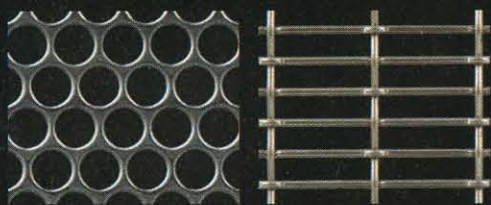

PROJECT DECONSTRUCTION

Murray Arts Center
Kennesaw, Ga.

SPECIFIERS' SOLUTION

Saving Water at Atlanta's
Grand Hyatt Hotel

Dual Solution

A dramatic mural of **McNICHOLS®** Perforated Metal catches eyes for the Mercy Medical Center's parking garage in Baltimore, Maryland.

The street level of the garage also utilized the hospital leaf logo. Both Perforated and Wire Mesh panels provided security, visibility and ventilation.

Perforated Metal

- 5/16" round holes on 3/8" staggered centers
- .063 anodized aluminum

Wire Mesh

- 5/8" mesh x 2" mesh
- lock crimp/plain weave
- .162 aluminum

The Hole Story

McNICHOLS®
Designer Metals

www.mcnichols.com • 1-800-237-3820

Circle 104

PRODUCT FOCUS: Metal

Metal

SOPHISTICATED

The Meridian Series of door hardware from **Ashley Norton** encompasses classic geometric shapes and gives them a modern twist with a sleek aesthetic that complements a variety of decors. This interior door series is available in four functions: privacy, passage, single dummy and thru-bolt dummy. It has a 4.875-in. lever length with a base measuring 2.5 in. x 2.5 in. Norton offers a variety of decorative finishes for its architectural hardware. Options for the Meridian include polished brass, satin chrome, satin nickel, polished chrome and pewter, and oil-rubbed bronze that will patina over time. The Meridian is also available in designer finishes: distressed antique, distressed pewter, polished nickel and unlacquered polished brass. Visit ashleynorton.com or Circle 406