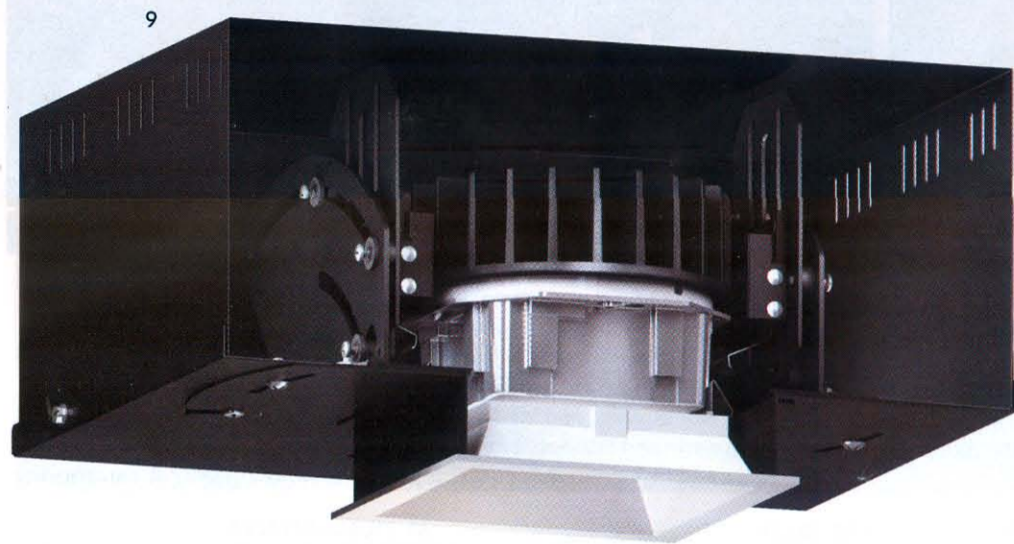

7 VITALSIGN
2/90 SIGN SYSTEMS

This signage system relies on a magnetic tool—instead of human hands—to change medical alerts and icons, reducing the transmission of infectious disease in healthcare facilities.

290signs.com

8 PROLINE DRAIN
QUICK DRAIN USA

Fabricated of 304 stainless steel and measuring 1.5 inches wide, this linear drain features an integrated bonding flange, easing the installation of barrier-free showers. A sloped interior trough eliminates standing water in the drain.

quickdrainusa.com

9 COLOR SELECT
USA1

The first architectural LED downlighting fixture to offer independent control of both color temperature and intensity, this technology effectively mimics natural daylight and satisfies the needs of healthcare providers and patients alike.

usalighting.com

10 PLUS SYSTEM
PRESSALIT

Horizontal and vertical wall tracks and brackets allow bathroom fixtures to be repositioned as needed, with ease and precision. Fabricated of strong, lightweight aluminum and polystyrene, lifts are offered with a choice of manual, pneumatic, and electric power.

pressalitcare.com

11 CORNING MED-X GLASS
MCGRORY GLASS

The high barium and lead content of this glass is designed to shield against 80-300kV X-rays while providing an optically neutral appearance. With plates measuring up to 54 inches by 108 inches, it maximizes views for medical technicians.

mcgrory.com

12 REGARD
NURTURE BY STEELCASE

This system of waiting-area furniture is designed to adapt to a wide variety of spaces, and has features—flexible power locations, integrated tables, privacy booths—that allow people to connect or retreat.

nurture.com