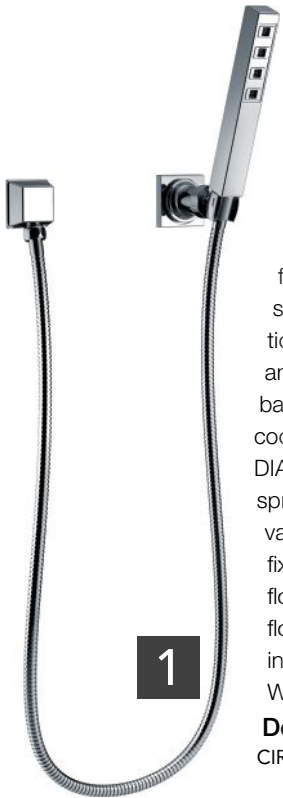

1 contemporary bath collection melds style and water conservation

STYLE AND WATER CONSERVATION

Influenced by the angular silhouettes of modern architecture, the Ara product suite from Delta Faucet comprises faucets, showers, and bath accessories. Offered in chrome or Brilliance stainless finishes, the range includes enclosed- and channel-spout faucets in single- and two-handle configurations; tub and shower trims; hand-held showers; and three- and four-hole Roman tub faucets. Towel bars and universal-mount tank levers are offered in coordinating designs. Features of the Ara line include DIAMOND Seal Technology for two-handle wide-spread faucets, the MultiChoice Universal rough-in valve for showers, and H₂Okinetic technology for fixed and hand-held shower heads, which sculpts the flow into wave patterns that convey a sense of ample flow at rates as low as 1.5 gpm. All lavatory faucets in the collection meet WaterSense requirements, and WaterSense-labeled shower heads are available.

Delta Faucet

CIRCLE NO. 901 ON READER SERVICE CARD