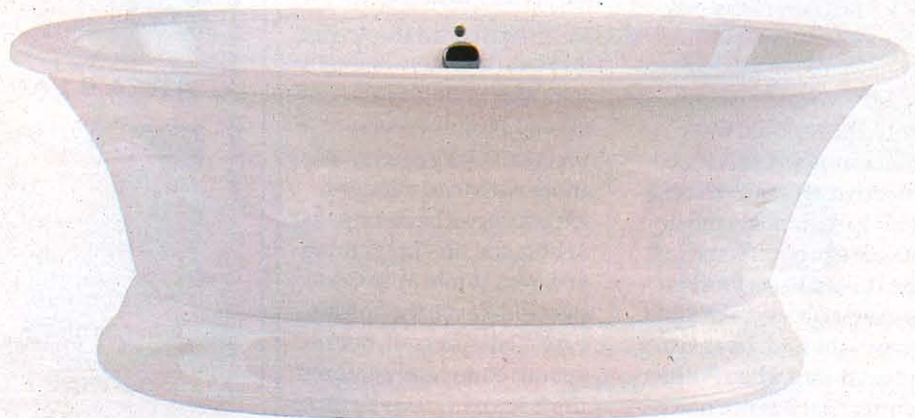

> **BAINULTRA** "Naos" acrylic tub, $6,935 at Splash, 244 Needham Street, Newton, 800-696-6662, splashspritzo.com

PHOTOGRAPHS FROM MTI WHIRLPOOLS AND BAINULTRA

BOSTON ARCHITECTURAL COLLEGE
CONTINUING EDUCATION

Boston Activism, Creativity, Balance, Architectural Collaboration, Believe, Access, Back Bay, Achieve, Credibility, Build, Ambition, Consciousness, Brilliance, Being, Action, Connection, Bold, Artistry, Compact, Breakthrough, Adv, Belonging, Awareness, Curriculum, Beginnings, Adept, College, Boston, Activist, Architectural, Collaboration, Believe, Accessibility, Community, Back Bay, Build, Ambition, Consciousness, Brilliance, Academics, Culture, Being, Arts

START

INSPIRED BY INTERIORS?

Stand-alone courses or full certificate programs like Kitchen & Bath Design or Residential Interiors

VISIT US AT
THE-BAC.EDU/CE

BOSTON
ARCHITECTURAL
COLLEGE

320 Newbury Street
Boston, MA 02115
(617) 585-0101
ce@the-bac.edu

Renjeau Galleries

Fine Art - Fine Framing
for over 30 years