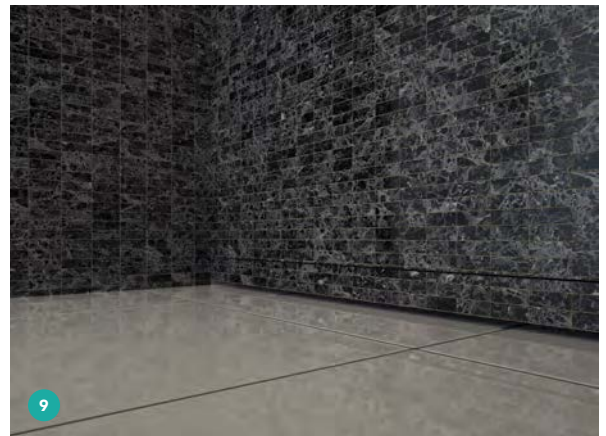

9 QUICKDRAIN USA

quickdrainusa.com

WallDrain consists of a 316L stainless steel body equipped with the company's proprietary Sure Flow System. Engineered to sit flush along the wall, the ADA-approved linear drain's sloped trough is designed to remove all water and debris after each use.

10 HUBBARDTON FORGE

hubbardtonforge.com

Cityscape recalls skyscraper silhouettes with sculptural aluminum rods in a soft gold or vintage platinum finish. An LED light guide, offered in a choice of standard steel finishes, frames the sconce.

10

18

19

20

21

22

18 PORCELANOSA

porcelanosa-usa.com
The Pure line includes a 32-in. ceramic washbasin, which can be mounted on a wall or over black metal legs, and features a white, high-gloss lacquered drawer below. A trapezoidal mirror with a matte black border and a rounded edge complements the basin's legs.