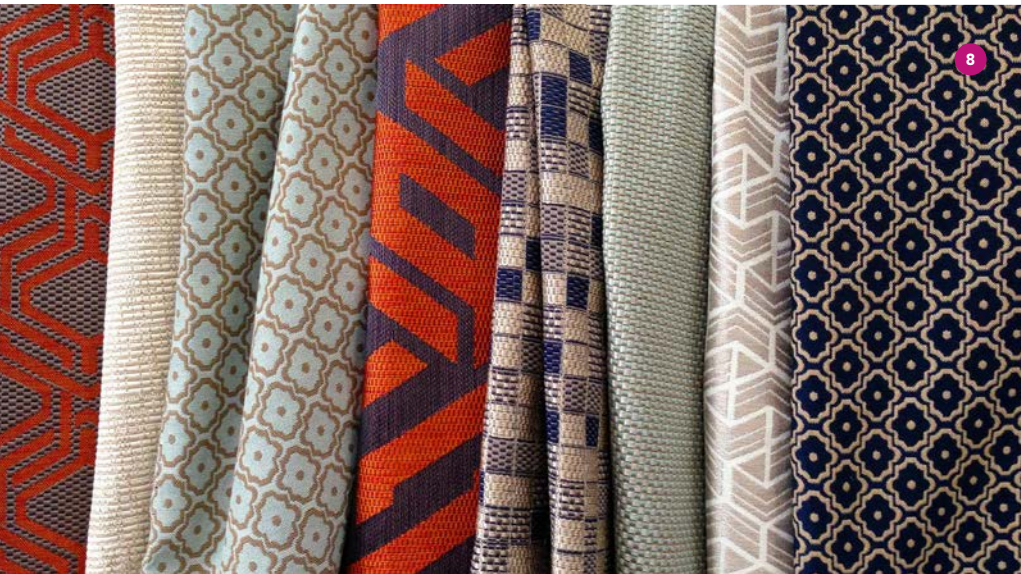

BOUTIQUE design

HOSPITALITY REINVENTED

MARCH | 2014

IMPACT PLAYERS

This year's Boutique 18 honorees are major forces in the creation of cutting-edge hospitality spaces—and beyond

6 MOEN
moen.com

The company's Align suite of faucets is defined by high-arc spouts, geometric handles and single-hole installation. Kitchen pull-down and bar/prep models feature the company's Reflex technology, allowing self-retraction of the wand.

7 SAMUELSON FURNITURE
samuelsonfurniture.com

The company's Model 8236 lounge chair features a leather body and mitered detailing. Measures 39½-in. tall and 26-in wide.

8 JUSTIN DAVID
justindavid.com

The Cressida Collection includes woven upholstery in bold, modern and authentic patterns found in art and cultures worldwide.

9 HUBBARDTON FORGE
hubbardtonforge.com

The Cosmo wall sconce has a polished, solid brass bar that's framed by rectilinear forged steel. Available in a variety of finishes.