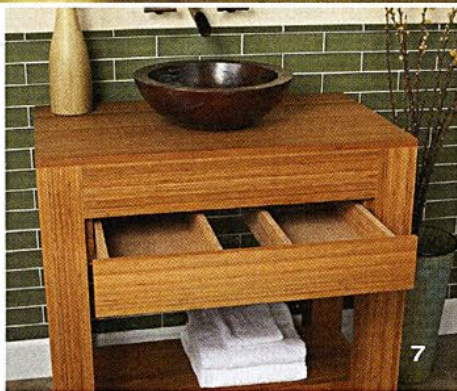

2 Stone Forest

www.stoneforest.com
Each Natural Tub is carved from a single block of granite (shown), marble, onyx or travertine and features variations in color and pattern.

3 Boffi

www.boffi.com
Designed by Marcel Wanders, the Pipe stainless-steel shower comes with an optional red ceramic cartridge mixer handle. Available in wall- or floor-mounted versions.

4 Diamond Spas

www.diamondspas.com
The stainless steel, double-walled Regal Bath tub has a bowed top ledge and supportive bottom shanks. Measures 36 by 72 by 25 in.

5

7

6

8

9

10

- 5 **BainUltra**
www.bainultra.com
The freestanding Essencia Rectangular tub's built-in, inverted-V backrest has a dual row of air jets and a hydro-thermo massage.
- 6 **Victoria + Albert**
www.vandabaths.com
Inspired by cubic design, the Edge Collection is suitable for limited spaces and includes a bathtub and the 45-Vessel basin.