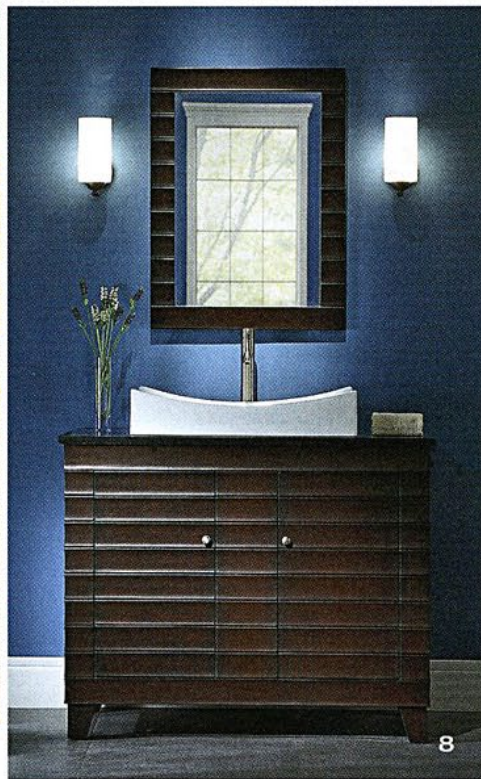

2 Stone Forest

www.stoneforest.com
Each Natural Tub is carved from a single block of granite (shown), marble, onyx or travertine and features variations in color and pattern.

3 Boffi

www.boffi.com
Designed by Marcel Wanders, the Pipe stainless-steel shower comes with an optional red ceramic cartridge mixer handle. Available in wall- or floor-mounted versions.

4 Diamond Spas

www.diamondspas.com
The stainless steel, double-walled Regal Bath tub has a bowed top ledge and supportive bottom shanks. Measures 36 by 72 by 25 in.

5

7

6

8

9

10

- 5 **BainUltra**
www.bainultra.com
The freestanding Essencia Rectangular tub's built-in, inverted-V backrest has a dual row of air jets and a hydro-thermo massage.
- 6 **Victoria + Albert**
www.vandabaths.com
Inspired by cubic design, the Edge Collection is suitable for limited spaces and includes a bathtub and the 45-Vessel basin.