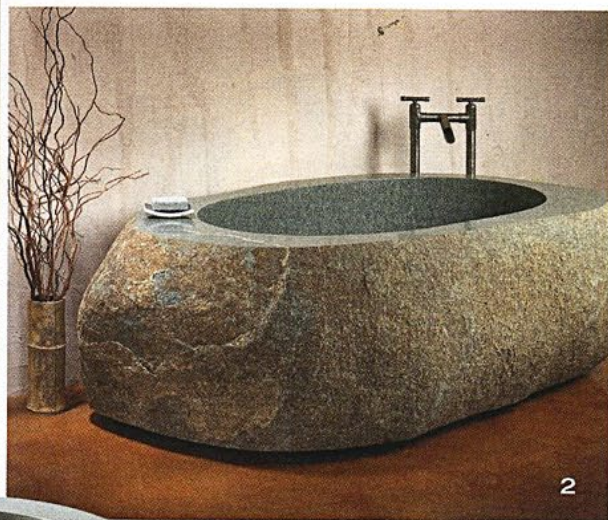

www.boutiquedesign.com

HOUSE OF CONCRETE
Amsterdam

Fresh Resources

Materials like stone, bamboo and crystal reinvigorate bath and spa options.

1 Agape

www.agapedesign.it
Evoluzione is a line of modular bathroom countertops and storage units designed by Benedini Associati. The collection includes countertops made of Exmar, wood or a bio-based Cristalplant material (shown).

2 Stone Forest

www.stoneforest.com
Each Natural Tub is carved from a single block of granite (shown), marble, onyx or travertine and features variations in color and pattern.

3 Boffi

www.boffi.com
Designed by Marcel Wanders, the Pipe stainless-steel shower comes with an optional red ceramic cartridge mixer handle. Available in wall- or floor-mounted versions.

4 Diamond Spas

www.diamondspas.com
The stainless steel, double-walled Regal Bath tub has a bowed top ledge and supportive bottom shanks. Measures 36 by 72 by 25 in.

5

7

6

8

9

10

- 5 **BainUltra**
www.bainultra.com
The freestanding Essencia Rectangular tub's built-in, inverted-V backrest has a dual row of air jets and a hydro-thermo massage.
- 6 **Victoria + Albert**
www.vandabaths.com
Inspired by cubic design, the Edge Collection is suitable for limited spaces and includes a bathtub and the 45-Vessel basin.