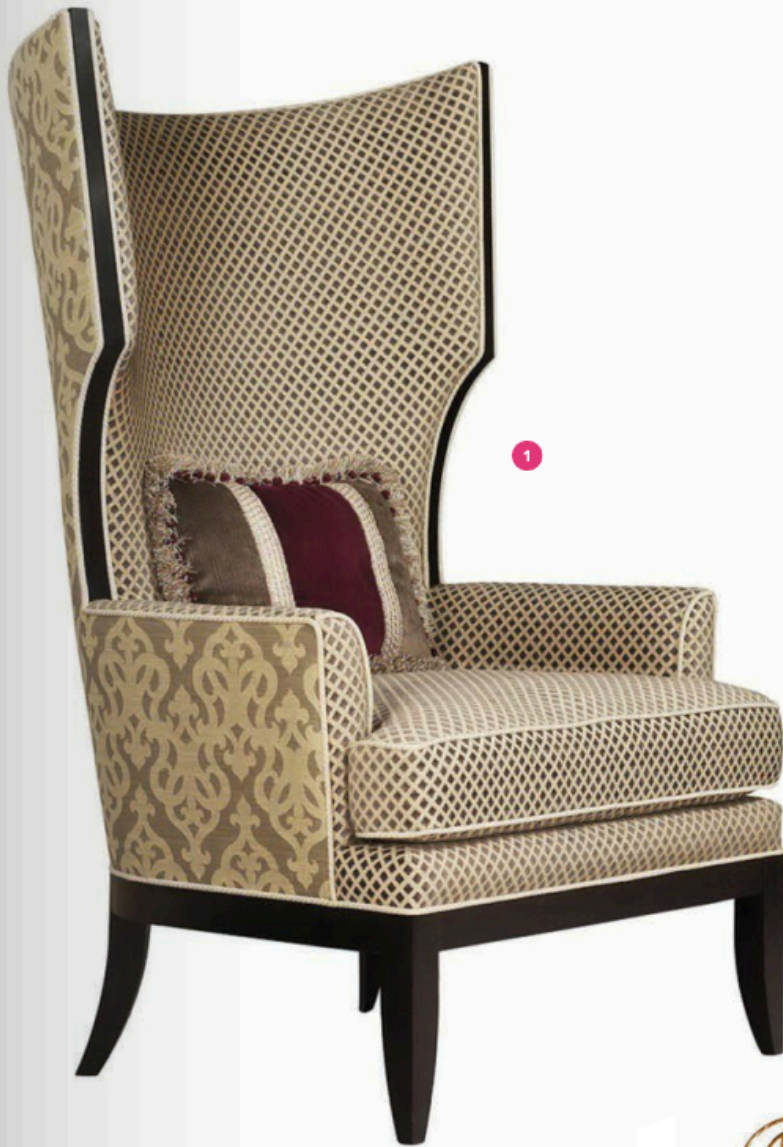

BOUTIQUE design

HOSPITALITY REINVENTED

OCTOBER | 2013

BRITISH INVASION

Tara Bernerd designs
the Thompson Chicago

**1 SAMUELSON
FURNITURE**
samuelsonfurniture.com

Contrasting upholstery and stately curves create an avant-garde look in the High Back Chair. A tall backrest heightens the piece's profile.

2 MOD MIRRORS
modmirrors.com

The Hex mirror features an antique finish that is completely reflective. Available in gold, blue, pink and rainbow (shown).

**3 TREND
LIGHTING CORP.**
tlighting.com

The Mingle chandelier features imprinted aluminum strands and eight candelabra sockets. Available in a variety of sizes and colors.