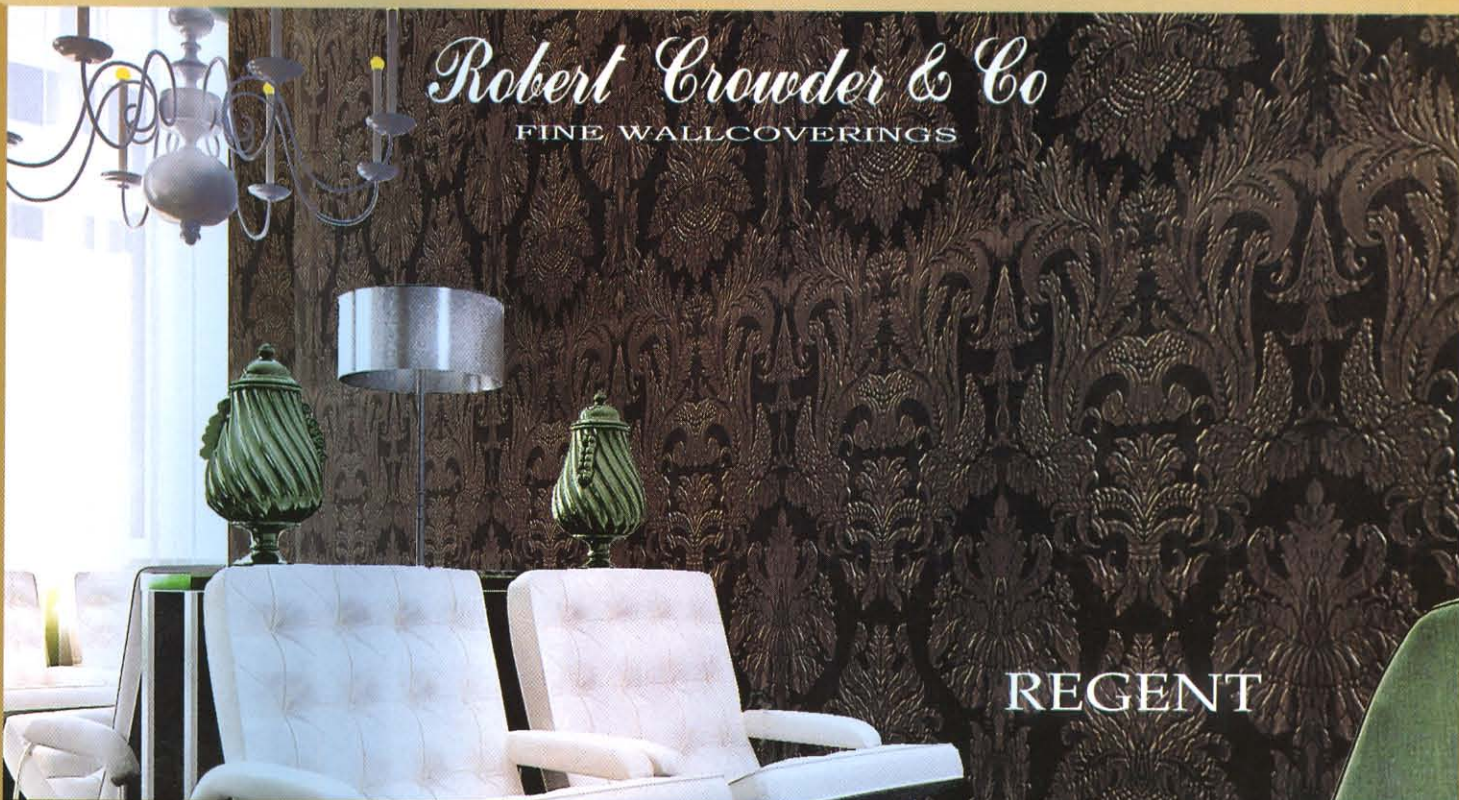

Robert Crowder & Co
FINE WALLCOVERINGS

REGENT

Tel: (323) 953-7111 Fax: (323) 953-7110 Email: RCrowder@dslextreme.com
WWW.ROBERTCROWDER.COM

CIRCLE NUMBER 25