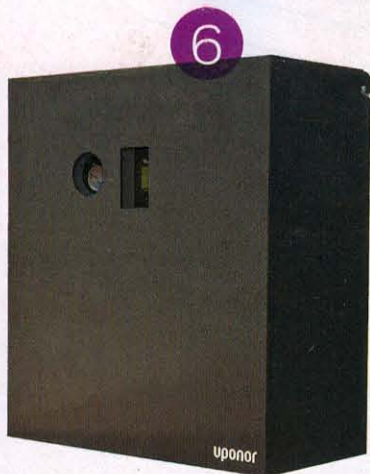

6

7

8

9

6. Warm Front

Designed for hydronic heating, Radiant Ready 30E is a radiant mechanical room that comes in a pre-assembled, easy-to-install panel. The installer simply hangs the panel and connects the tubing, thermostat, and electrical power. It's designed to cover up to 2,000 square feet of radiant floor heating and 4,000 square feet of radiant floor warming. **Uponor Corp.** 800-321-4739. www.uponor.ca. Booth no. W1329. Circle no. 20.