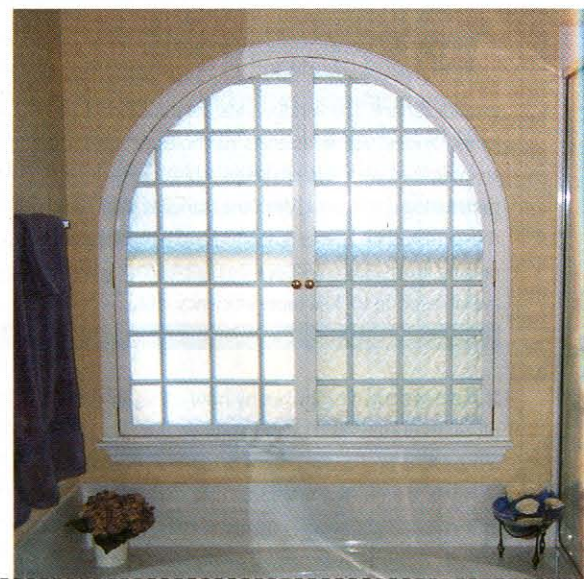

TO SEE MORE WINDOWS & DOORS, VISIT EBUILD.COM