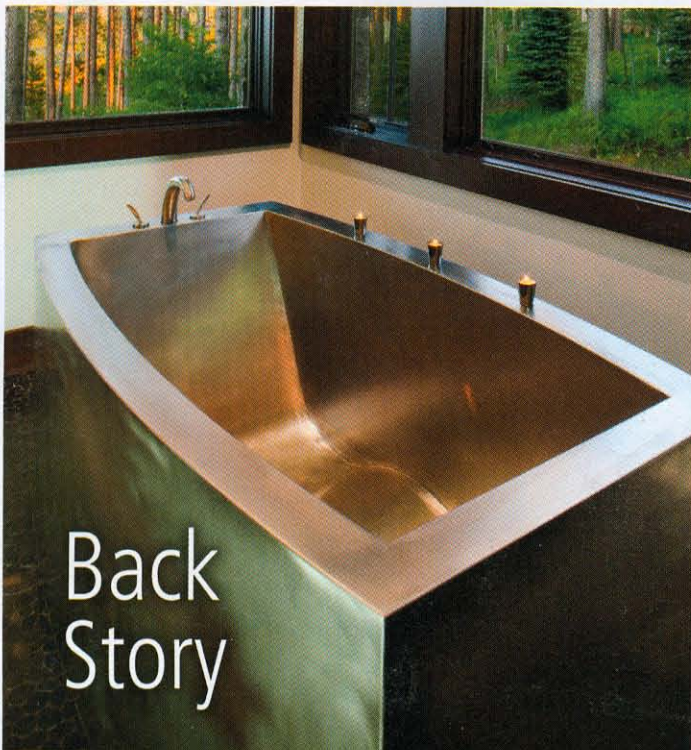

Plus: New Product Showcase

A gravity-defying 45-foot-long cantilever supports
the summer home of an architect and violinist.

C07

#BXNNYKR *****HJ10**ALL FOR ADC 335
#3312188/CB/3#
LINDA JENNINGS
436 WOODLAND DR
SARASOTA FL 34234-3772

Product Showcase

Bath Products

Back Story

The Stainless Steel Contemporary Oval bath is designed for two people and measures 46 inches by 72 inches by 24 inches. The bath uses 65 percent to 80 percent recycled content, and a sloped reclining back at each end of the tub allows for relaxation. Diamond Spas. 800.951.7727. www.diamondspas.com.

Museum Quality

Tubo faucets are made for both tubs and basins. The two tub models include a handheld shower attachment, and one has a waterfall stream. The basin faucet is 12 $\frac{1}{4}$ inches tall. Victoria & Albert. 800.421.7189. www.vandabaths.com.