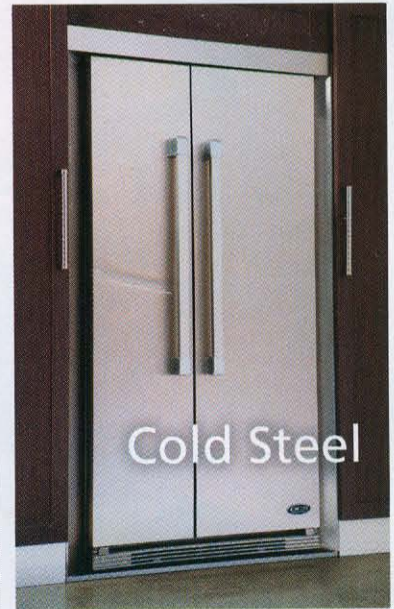

Cold Steel

The DCS 36-inch side-by-side, Energy Star-rated refrigerator sports a tri-sensor control thermostat that regulates temperature and humidity between the fresh food and freezer drawers. Fisher & Paykel, 888.936.7872. www.dcsappliances.com.

Searing, grilling, and warming can be done at once with the dual heat zone capability of the CombiSet barbecue grill—and they can be done indoors. A cast-iron grate sits over lava rocks, which evenly distribute the heat to food, says the company. The indoor electric grill comes in 12- and 15-inch widths. Miele, 800.843.7231. www.mieleusa.com.