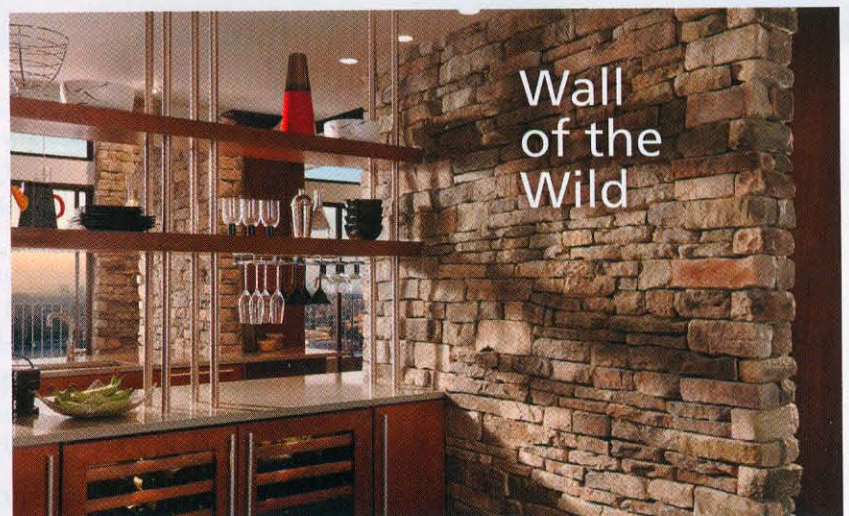

Wall of the Wild

Cast from real rocks, the Ridgestone collection of lightweight stone veneer brings the outdoors into the house. Available in five color blends, the rippled edges of the stacked-stone veneer are made to suggest water-worn rock. Ply Gem Stone, 877.804.1670. www.plygemstone.com.