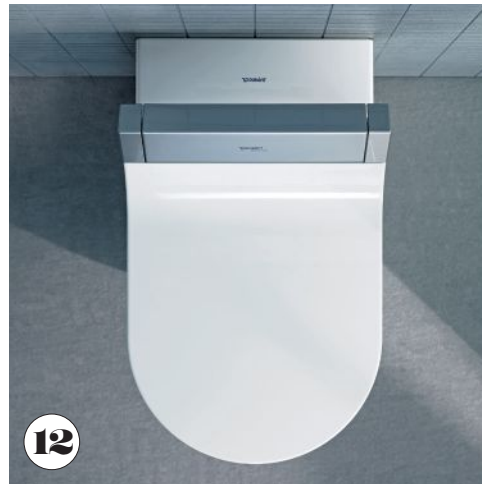

Products

8

9

10

11

12

13

8. COUNTER APPEAL

ThinkGlass amps up the durable glass countertop, raised bar, or island with LED lighting. Color options can be set to softly glow or brighten dramatically. For the ultimate party touch, a remote-controlled RGB device can add multiple colors and special effects, such as chasing or fading. ThinkGlass. 877.410.4527. www.thinkglass.com.

9. TOP CELLAR

Handcrafted in the U.S., the True Professional 15 Series 15-inch wide wine cabinet stashes nearly two cases of wine. Three door choices are offered: stainless glass, overlay glass and overlay panel. TriLumina push-button LED lighting illuminates bottles in white, amber or blue. Other features include

digital temperature control, five glide-out racks, zero-clearance hinges, and UL outdoor use rating. True Professional Series. 888-616-8783. www.true-residential.com.

10. TEAK CHIC

AnTeak tiles and mosaics are made with FSC-certified, antique reclaimed teak wood. Suitable for walls in kitchens and baths, the line includes chevron and herringbone patterns, hexagon and round shapes, and barrel and Amsterdam mosaics. The tiles come in nine sizes and combinations such as oolong blend (shown) and java blend. Walker Zanger. 510.491.2300. www.walkerzanger.com.

11. SUN SIGN

The REFLEX Aztec vessel sink, perfect for a powder room, measures 16.5 inches in diameter and 5.5 inches deep. Gold, copper, and coffee hued foils in an Aztec Indian-style pattern inspired by ancient Cholula pottery are bonded to the underside of the tempered REFLEX Architectural Glass. The tempered glass is stain resistant and durable. Xylem. 866.395.8112. www.xylem.biz.

12. HIGH-TECH HOPPER