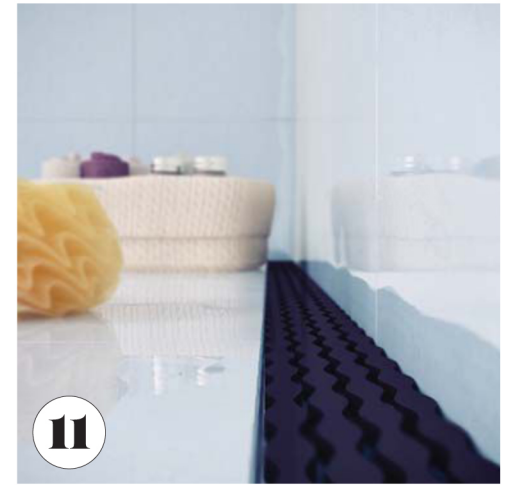

Products

7. FRUIT OF THE ROOM

In an industry where innovation is incremental, bold creativity in design goes a long way. Market, a new collection of wall tiles from Ann Sacks, takes it all the way to the farmstand. Designed in collaboration with glass artist Tony Davlin, the series features tissue-thin slices of fruits and vegetables that are dried and pressed between two glass tiles. Overlapping pears, tomatoes, carrots (shown), gourds, citrus fruits, and cucumbers prove that the eye is the first to feast, turning interior walls into eye candy. Ann Sacks. www.annsacks.com

8. TOP DRAWER

The Leather Series from the Armadi Art Aqua Collection of wall-mounted vanities by Topex attracts attention via

its waterproof, scratch and humidity resistant crocodile-textured leather surfaces. Offered in 24-, 28, 36-, and 42-inch sizes with one or two water-resistant, leatherette-lined, soft-close drawers, the vanities can be purchased alone or as a set with a glass sink-top surface and a coordinating mirror. Topex. www.topexhardware.com

9. TANKLESS JOB

The technology in this new tankless water heater is said to eliminate mineral buildup issues, with four copper heat exchangers that have ceramic insulation. The units are Wi-Fi compatible and have features that can detect leaks, automate service calls,

and communicate directly with the installer. A user app, available for iOS and Android phones and tablets, allows remote temperature settings, calendar settings, and error alerts. Trutankless. www.trutankless.com

10. UNDER PRESSURE

Shower fixtures get the spa treatment with TOTO's new technology that draws air through the showerhead and pumps it into each water droplet to enhance spray volume without upping water use. Combined with the company's Gyrostream spray mode, which releases the water in short pulses for a massage-like effect, AeroJet + technology is offered with the company's new Aero line of showerheads and handshowers. The showerhead model features a flow rate

of 2.5 gallons per minute (gpm), while the handshower can be set at either 2.0 gpm or 2.5 gpm. TOTO. www.totousa.com

11. HIGH DESIGN UNDERFOOT

Quick Drain's new channel drains by architect Michael Graves are sleek, easy to install, and ADA compliant, creating a curbless shower. The product nabbed an award at this year's International Builders' Show for setting itself apart in a category of product that's often more of an afterthought than an asset, said the judges. Choices include Stream and Cosmo styles, both available in brushed and polished stainless steel and oil-rubbed bronze finishes. Quick Drain. www.quickdrainusa.com