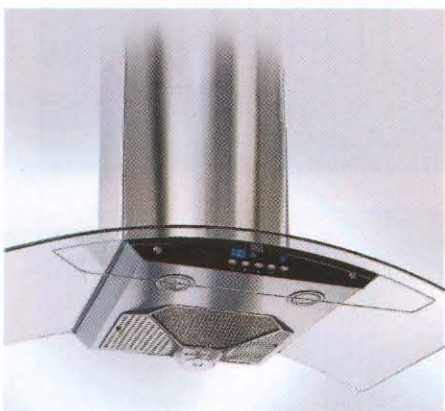

inside job Double-wall construction helps the Cool glass ice bucket (about \$50) keep cubes chilled for hours. The lid adds another seal and stores matching tongs (included). Red (shown) is one of eight colors. Bodum USA; 800/232-6386; bodumusa.com

dare to bare With true Italian bravura, the Cristal 1 tub forms an elegant cocoon from clear safety-glass panels. The 78x30x26-inch tub (\$21,000) includes a floor-mount faucet with matching angular lines. Novellini; novellini.com

clear the air An arched, see-through glass canopy makes the CX-183 wall-mount range hood as dramatic as it is easy to clean. Models sport LED control panels and two halogen lights. The 30-inch-wide model (\$979) exhausts at 600 cubic feet per minute. Kobe Range Hoods; 877/289-5623; koberangehoods.com

light show Eluma aluminum-frame panels put energy-efficient LED technology to work as illuminated kitchen shelves and backsplashes (from \$150 per square foot). Choose from metallic or wood frames, glass or acrylic inserts, and warm or daylight LED temperatures. Element Designs; 877/332-3396; element-designs.com