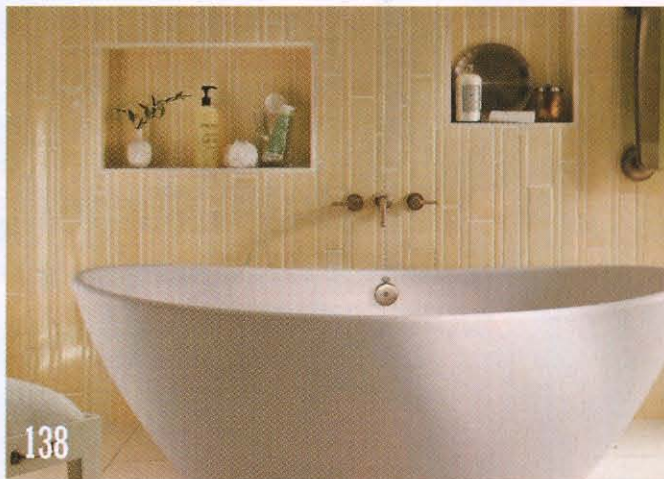

best in show

PRODUCTS

EFFICIENT, SUSTAINABLE AND SIMPLY STUNNING NEW FINDS

BY DIANE SPEROS

“Business as usual” is a thing of the past. Today’s ready-to-buy products offer the look and function of custom design, minus the price tag and wait time. Check out the sustainable sink, flexible faucet and go-anywhere tiles in patterns you’d never imagine. Glass has been recycled and rethought—now it covers countertops or whole walls. And don’t miss the must-have gadget that can chop *and* serve a salad.