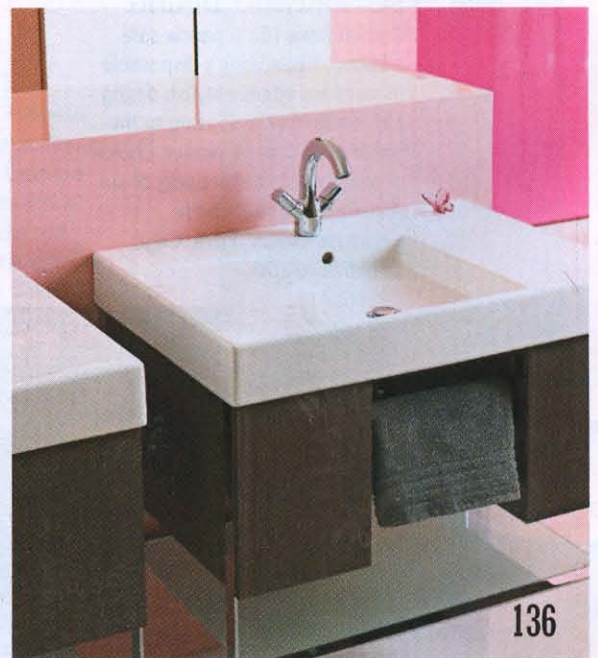

126

134

124

130

136

ARTFULLY INSPIRED

Part of Alchemy Glass & Light's Cienega series, the Lava sink is the result of an intricate glass fusion process. Trapping precious minerals and metals from within produces a naturally dramatic color palette so unique that no two pieces are ever the same.