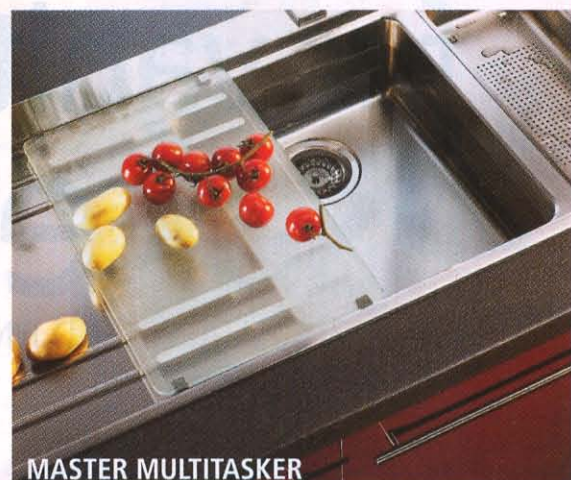

MASTER MULTITASKER

Countertop, cutting board, colander—the Mythos modular sink from Franke is a stylishly sensible option for the busy cook.

frankeksd.com; 800-626-5771