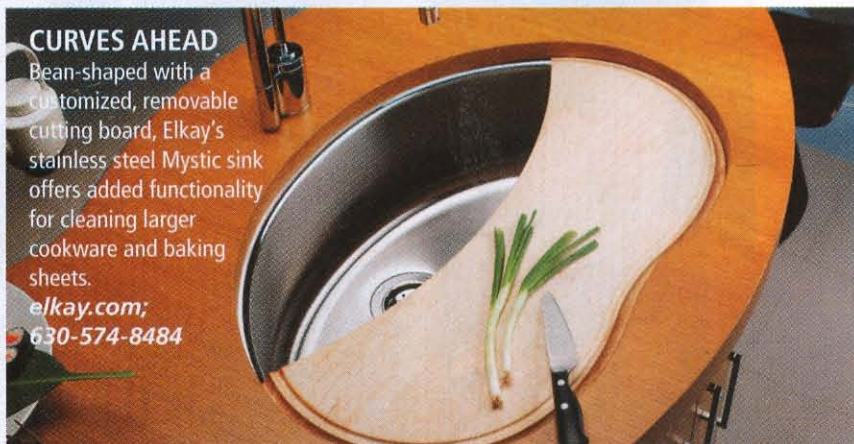

CURVES AHEAD

Bean-shaped with a customized, removable cutting board, Elkay's stainless steel Mystic sink offers added functionality for cleaning larger cookware and baking sheets.

elkay.com;
630-574-8484