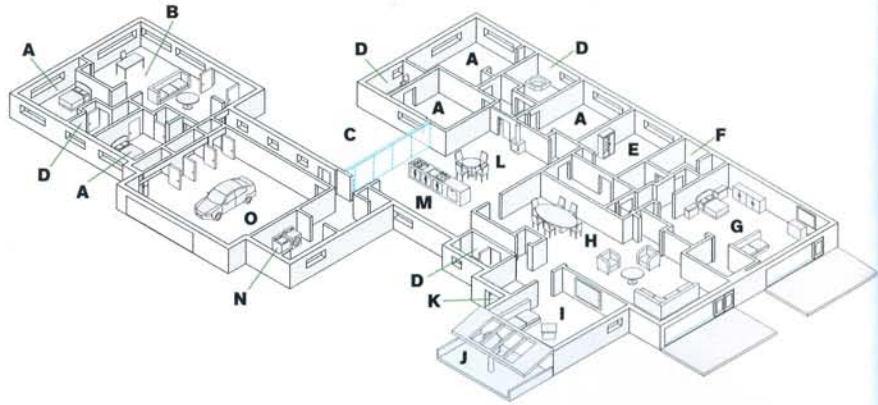

A rural retreat in New York's  
Hudson Valley

\$7.99 U.S. / \$8.99 Canada

0 3>

dwell.com

March 2016

Ruell Residence Plan

|           |                   |                  |            |               |
|-----------|-------------------|------------------|------------|---------------|
| A Bedroom | D Bathroom        | G Master Bedroom | J Porch    | M Family Room |
| B Office  | E Nursery         | H Living Room    | K Entrance | N Laundry     |
| C Patio   | F Master Bathroom | I Media Room     | L Kitchen  | O Garage      |