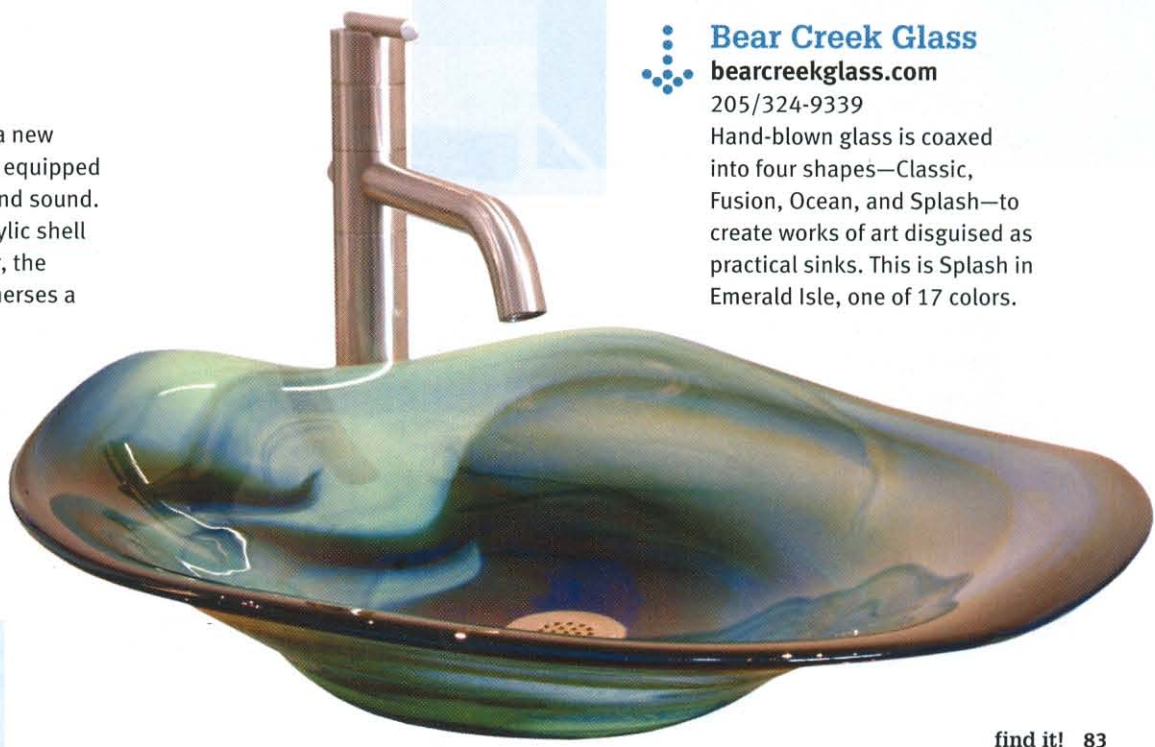

Bear Creek Glass
bearcreekglass.com

205/324-9339

Hand-blown glass is coaxed into four shapes—Classic, Fusion, Ocean, and Splash—to create works of art disguised as practical sinks. This is Splash in Emerald Isle, one of 17 colors.