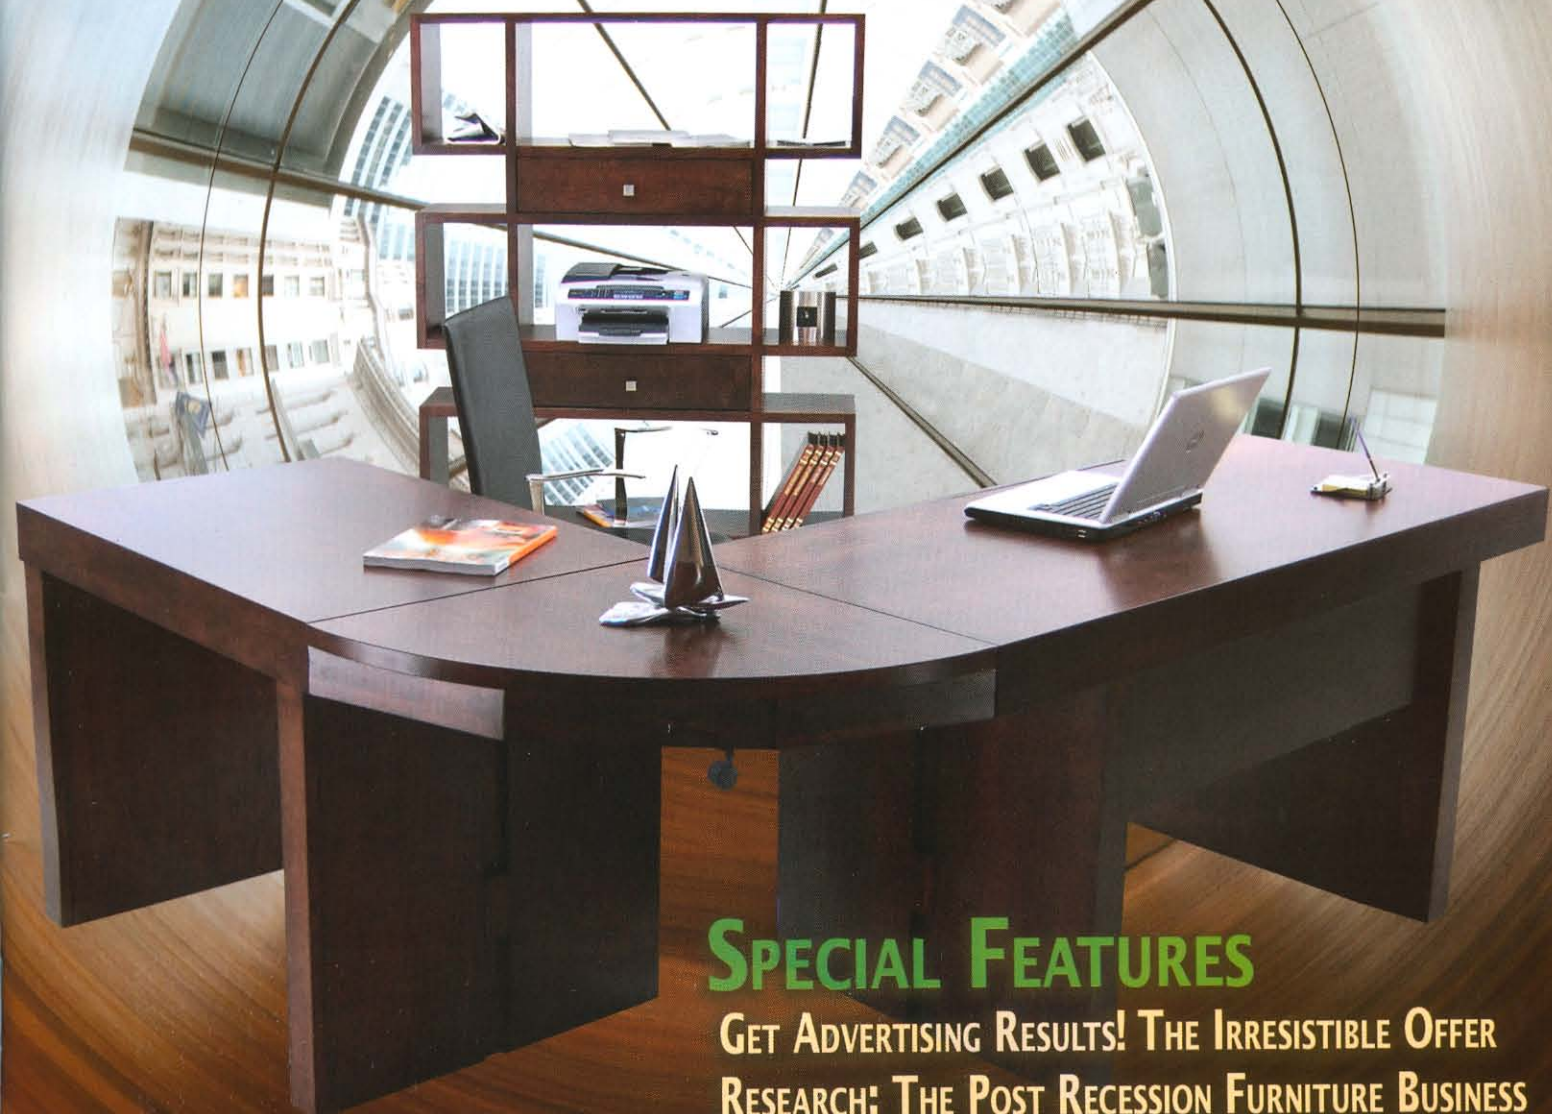

FURNITURE WORLD

SPECIAL FEATURES

GET ADVERTISING RESULTS! THE IRRESISTIBLE OFFER
RESEARCH: THE POST RECESSION FURNITURE BUSINESS
ABSURD FAMILY BUSINESS DECISION MAKING
AVOID WAREHOUSE INJURIES & OSHA FINES
RETAIL PROFILE: NEW ZILLI CONCEPT STORE

Design

Samuelson

Manufacturer of handcrafted bedroom, dining room, living room and occasional furniture. Shown is the Fusion Red Chest, ideal for storage or as a side table. Chest measures 39"wide, 18.5"deep and 30"high and is shown in Espresso base with fusion Red cabinet finish...Contact information on index page 64.

aspenhome

Writing desk with low hutch has a pullout shelf for laptop and plenty of storage sections. Desk is crafted with veneers made from sustainable bamboo. From the Origin Collection is sized to fit into today's smaller scale homes...Contact information on index page 64.