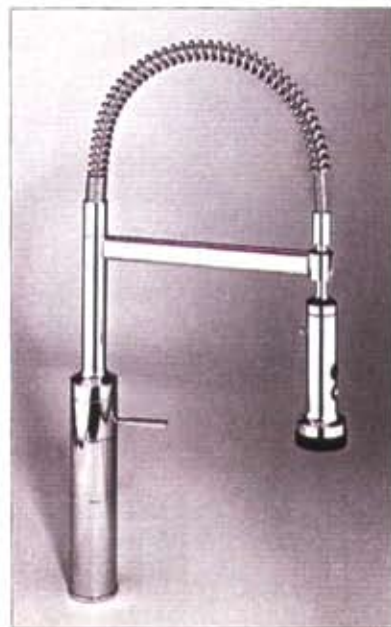

Working With Architects

The traditional relationship between remodeler and architect can be distrustful at times. But it doesn't have to be that way.

Faucets

Danze. The *Fairmont Collection* now includes more style options that feature timeless looks for traditional décor. Newly available are a single-handle centerset faucet, a single-handle vessel faucet, and a single- or two-handle wall-mount design. In addition to chrome, brushed nickel, and oil-rubbed bronze, the Fairmont Collection features an exclusive distressed nickel finish. 877.530.3344. www.danze.com. **Circle 104.**

Jado. Multitask easily with handle-located spray and water-flow controls on the *IQ Semi-Pro kitchen faucet*. The low-profile faucet features a 10⁷/₈-inch spout and convenient swing arm, and spring flexibility that reaches down 6 inches into the sink. Available in polished chrome or UltraSteel, the workhorse of a faucet features two spray functions: a wide spray or a more intense vegetable wash. 480.951.2675. www.jadousa.com. **Circle 105.**

Graff. Add a distinctively different faucet to your next modern bath design with the *Targa floor-mounted tub filler*. Constructed of solid brass with ceramic valves, the faucet features a lifetime warranty on mechanical elements. The Targa collection also includes a floor-mounted vessel filler, along with traditional lavatory and tub faucets. 800.954.4723. www.graff-faucets.com. **Circle 106.**

Delta. Casual kitchens have a new single-handle faucet option in the *Talbott faucet* design. Available in chrome or the maker's Brilliance Stainless finishes, the curved, elongated spout offers an aesthetic that fits with many kitchen styles. The faucet's recessed aerator is completely hidden from view, which adds to the overall clean appearance. Choose from five styles: one-hole, two-hole with side spray, three-hole with or without side spray, or four-hole with side spray. 800.345.3358. www.deltafaucet.com. **Circle 107.**