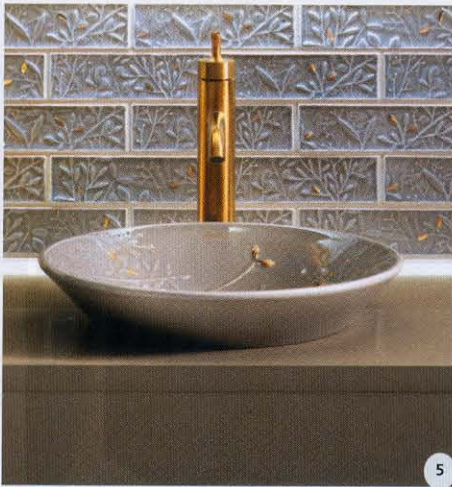

BATH TIME

SINKS AND PEDESTALS

1

2

3

4

5

6

7

8

9

1/ IOS 80. Victoria & Albert; volcanic limestone; \$750; vandabaths.com 2/ Petite Renaissance Console. Stone Forest; Carrara marble, brass; \$5,440; stoneforest.com 3/ 1228 Simply Stainless. Decolav; polished stainless steel; \$392; decolav.com 4/ Palisades. Native Trails; hammered copper; \$1,785; nativetrails.net 5/ Gilded Meadows lavatory. Kohler; vitreous china; \$1,353; kohler.com 6/ La Belle Washbasin. Villeroy & Boch; fireclay; \$2,450 with legs; villeroy-boch.com 7/ Palomba Collection by Laufen. Ceramic; \$3,500; laufen.com 8/ Wide Blues Console. Devon & Devon; ceramic, aluminum; \$5,009; devon-devon.com 9/ Modena. Terra Acqua; sandstone; \$995; terracqua.net

EDITORS' PICKS

1/ MODERN ENGINEERING

The Knotty Walnut Colorado engineered floor—part of Mirage Floors' Admiration Collection—is made of sustainably harvested hardwood over a plywood base. The smooth surface resists wear, cracks and UV rays. The floor is available in a hypoallergenic semi-gloss or matte finish, in planks or strips. miragefloors.com

2/ WEATHERED WOOD

The timeworn beauty of aging wood characterizes Windfall Lumber's Sabi weather interior wall cladding, made of Douglas fir

3/ STEAMPUNK STYLE

Atlas Homewares' Steam Punk Collection of pulls and handles conjures the eponymously named fiction genre featuring steam-powered machinery in 19th-century settings. The