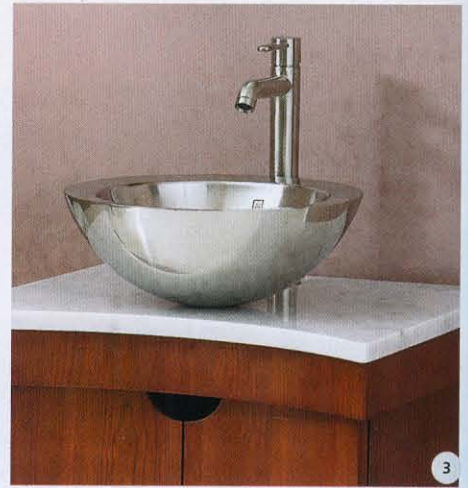

9 TO
NOTE

BATH TIME

SINKS AND PEDESTALS

1

2

3

4

5

6

7

8

9