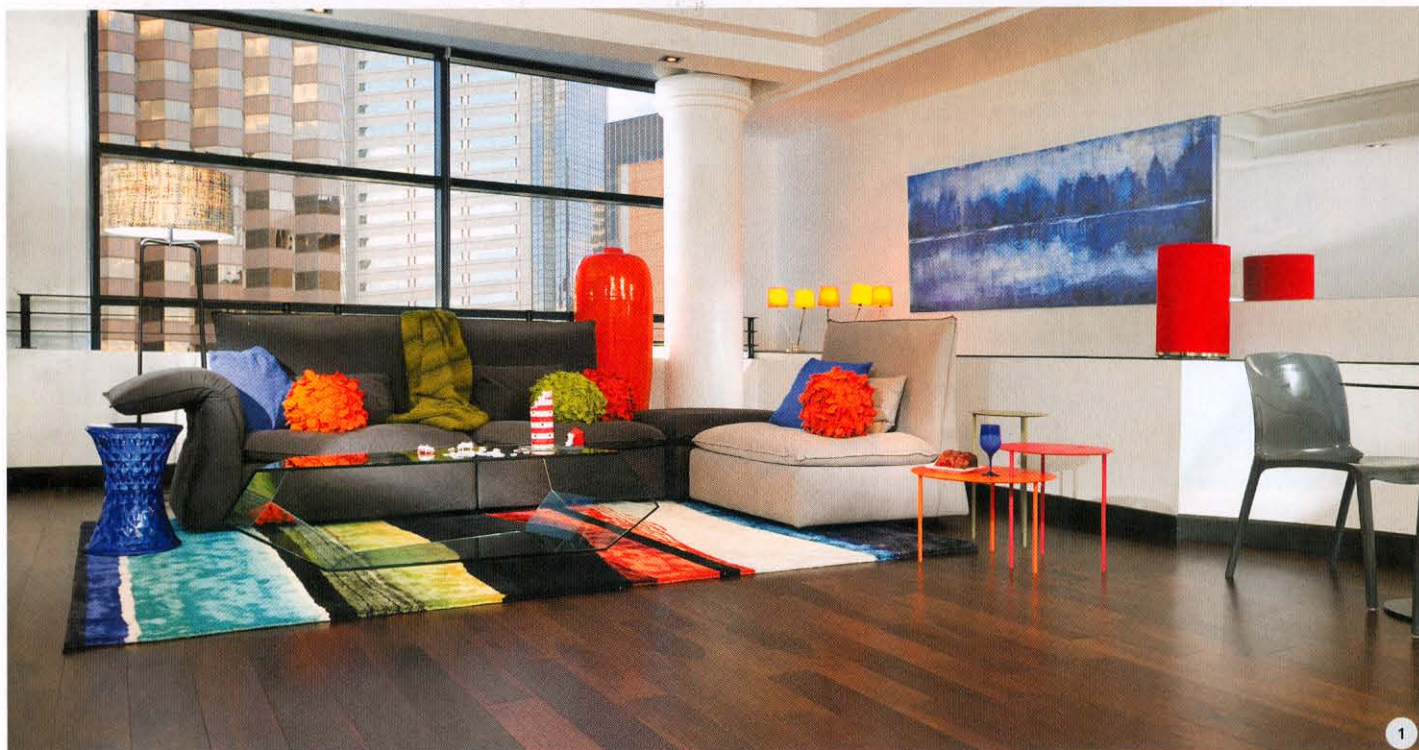

EDITORS' PICKS

1/ MODERN ENGINEERING

The Knotty Walnut Colorado engineered floor—part of Mirage Floors' Admiration Collection—is made of sustainably harvested hardwood over a plywood base. The smooth surface resists wear, cracks and UV rays. The floor is available in a hypoallergenic semi-gloss or matte finish, in planks or strips. miragefloors.com

2/ WEATHERED WOOD

The timeworn beauty of aging wood characterizes Windfall Lumber's Sabi weather interior wall cladding, made of Douglas fir