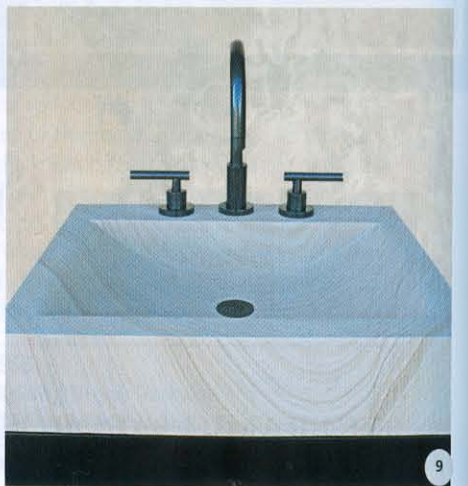

7

8

9

1/ IOS 80. Victoria & Albert; volcanic limestone; \$750; vandabaths.com 2/ Petite Renaissance Console. Stone Forest; Carrara marble, brass; \$5,440; stoneforest.com 3/ 1228 Simply Stainless. Decolav; polished stainless steel; \$392; decolav.com 4/ Palisades. Native Trails; hammered copper; \$1,785; nativetrails.net 5/ Gilded Meadows lavatory. Kohler; vitreous china; \$1,353; kohler.com 6/ La Belle Washbasin. Villeroy & Boch; fireclay; \$2,450 with legs; villeroy-boch.com 7/ Palomba Collection by Laufen. Ceramic; \$3,500; laufen.com 8/ Wide Blues Console. Devon & Devon; ceramic, aluminum; \$5,009; devon-devon.com 9/ Modena. Terra Acqua; sandstone; \$995; terracqua.net

EDITORS' PICKS

1/ MODERN ENGINEERING

The Knotty Walnut Colorado engineered floor—part of Mirage Floors' Admiration Collection—is made of sustainably harvested hardwood over a plywood base. The smooth surface resists wear, cracks and UV rays. The floor is available in a hypoallergenic semi-gloss or matte finish, in planks or strips. miragefloors.com