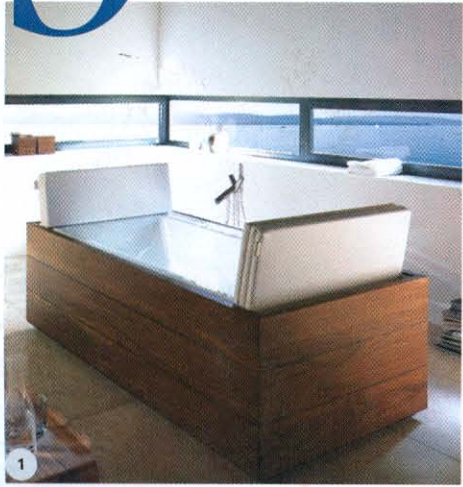

# 9 TO NOTE - *Bathtubs*

1. **Sundeck Spa Bathtub.** Duravit; acrylic and wood; from \$22,000. [duravit.com](http://duravit.com) 2. **Lb3.** Laufen; acrylic and wood veneer. \$3,000. [laufen.com](http://laufen.com)  
 3. **Laguna Spa Tub.** WS Bath Collections; walnut, mahogany, pear, iroko or oak; from \$26,000. [wsbathcollections.com](http://wsbathcollections.com) 4. **Versailles.** MAAX Collection; acrylic; \$2,100. [maaxcollection.com](http://maaxcollection.com) 5. **Sorrento.** Victoria and Albert; volcanic cast limestone; \$5,000. [vandabaths.com](http://vandabaths.com) 6. **Squaro Bath.** Hexagonal with whirlpool; price on request. [villeroyandboch.com](http://villeroyandboch.com) 7. **A V Contoured Corian and Glass Tub;** Hastings Tile & Bath; \$24,995. [hastingstilebath.com](http://hastingstilebath.com)  
 8. **Essencia Oval Bath.** Bain Ultra; acrylic; \$6,900. [bainultra.com](http://bainultra.com) 9. **Rubix Tub.** Stone Forest; Carrara marble; \$24,000. [stoneforest.com](http://stoneforest.com)