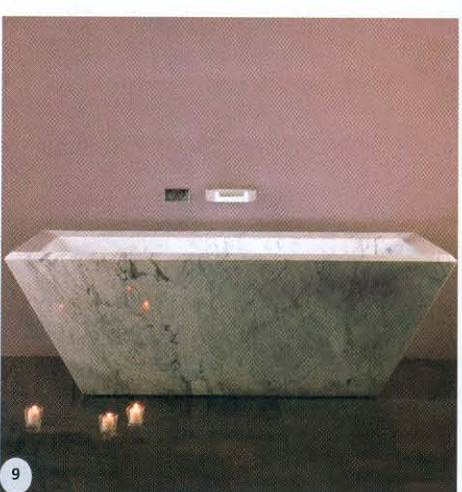

# 9 TO NOTE - *Bathtubs*

1. **Sundeck Spa Bathtub.** Duravit; acrylic and wood; from \$22,000. [duravit.com](http://duravit.com) 2. **Lb3.** Laufen; acrylic and wood veneer. \$3,000. [laufen.com](http://laufen.com)  
 3. **Laguna Spa Tub.** WS Bath Collections; walnut, mahogany, pear, iroko or oak; from \$26,000. [wsbathcollections.com](http://wsbathcollections.com) 4. **Versailles.** MAAX Collection; acrylic; \$2,100. [maaxcollection.com](http://maaxcollection.com) 5. **Sorrento.** Victoria and Albert; volcanic cast limestone; \$5,000. [vandabaths.com](http://vandabaths.com) 6. **Squaro Bath.** Hexagonal with whirlpool; price on request. [villeroyandboch.com](http://villeroyandboch.com) 7. **A V Contoured Corian and Glass Tub;** Hastings Tile & Bath; \$24,995. [hastingstilebath.com](http://hastingstilebath.com)  
 8. **Essencia Oval Bath.** Bain Ultra; acrylic; \$6,900. [bainultra.com](http://bainultra.com) 9. **Rubix Tub.** Stone Forest; Carrara marble; \$24,000. [stoneforest.com](http://stoneforest.com)

## THE PERFECT ACCENT

► Textural Designs' decorative, three-dimensional wall panels are made from gypsum. Mineral-based and completely recyclable, they're also durable and fire safe. Appropriate for accent walls, backsplashes and more. Also available as interlocking tiles. [texturaldesigns.com](http://texturaldesigns.com)