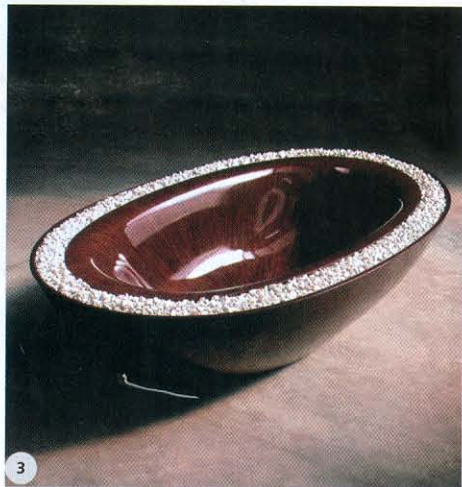

# 9 TO NOTE - *Bathtubs*

1. **Sundeck Spa Bathtub.** Duravit; acrylic and wood; from \$22,000. [duravit.com](http://duravit.com) 2. **Lb3.** Laufen; acrylic and wood veneer. \$3,000. [laufen.com](http://laufen.com)  
 3. **Laguna Spa Tub.** WS Bath Collections; walnut, mahogany, pear, iroko or oak; from \$26,000. [wsbathcollections.com](http://wsbathcollections.com) 4. **Versailles.** MAAX Collection; acrylic; \$2,100. [maaxcollection.com](http://maaxcollection.com) 5. **Sorrento.** Victoria and Albert; volcanic cast limestone; \$5,000. [vandabaths.com](http://vandabaths.com) 6. **Squaro Bath.** Hexagonal with whirlpool; price on request. [villeroyandboch.com](http://villeroyandboch.com) 7. **A V Contoured Corian and Glass Tub;** Hastings Tile & Bath; \$24,995. [hastingstilebath.com](http://hastingstilebath.com)  
 8. **Essencia Oval Bath.** Bain Ultra; acrylic; \$6,900. [bainultra.com](http://bainultra.com) 9. **Rubix Tub.** Stone Forest; Carrara marble; \$24,000. [stoneforest.com](http://stoneforest.com)

## THE PERFECT ACCENT

► Textural Designs' decorative, three-dimensional wall panels are made from gypsum. Mineral-based and completely recyclable, they're also durable and fire safe. Appropriate for accent walls, backsplashes and more. Also available as interlocking tiles. [texturaldesigns.com](http://texturaldesigns.com)

## THE LOOK OF LAVA

▼ Pyrolave manufactures enameled lava stone, taken from a volcanic lava stone quarry in France; the stone is glazed, colored and shaped into a durable surface for countertops. Pictured here, a lava-stone surface clads the island in a clean-lined, modern kitchen. Available in 16 glossy and 16 matte colors. [pyrolave.com](http://pyrolave.com)