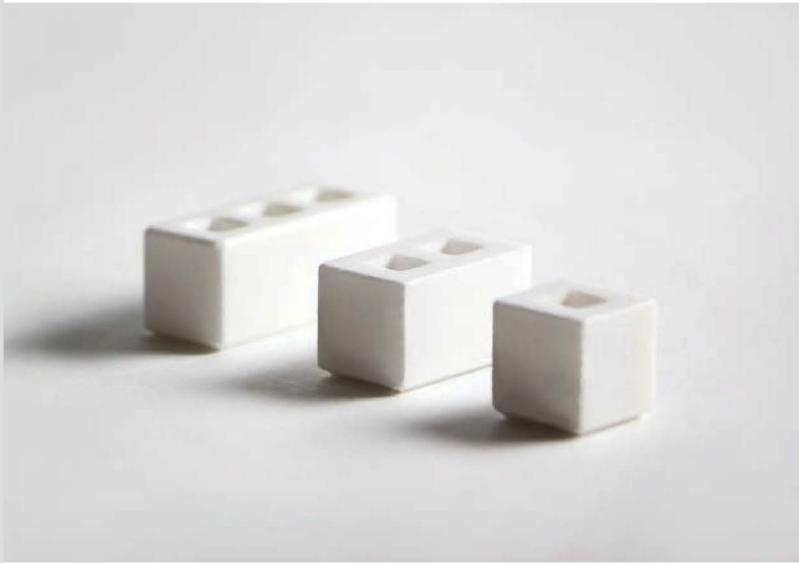

products **spa**

By Alissa Ponchione

1