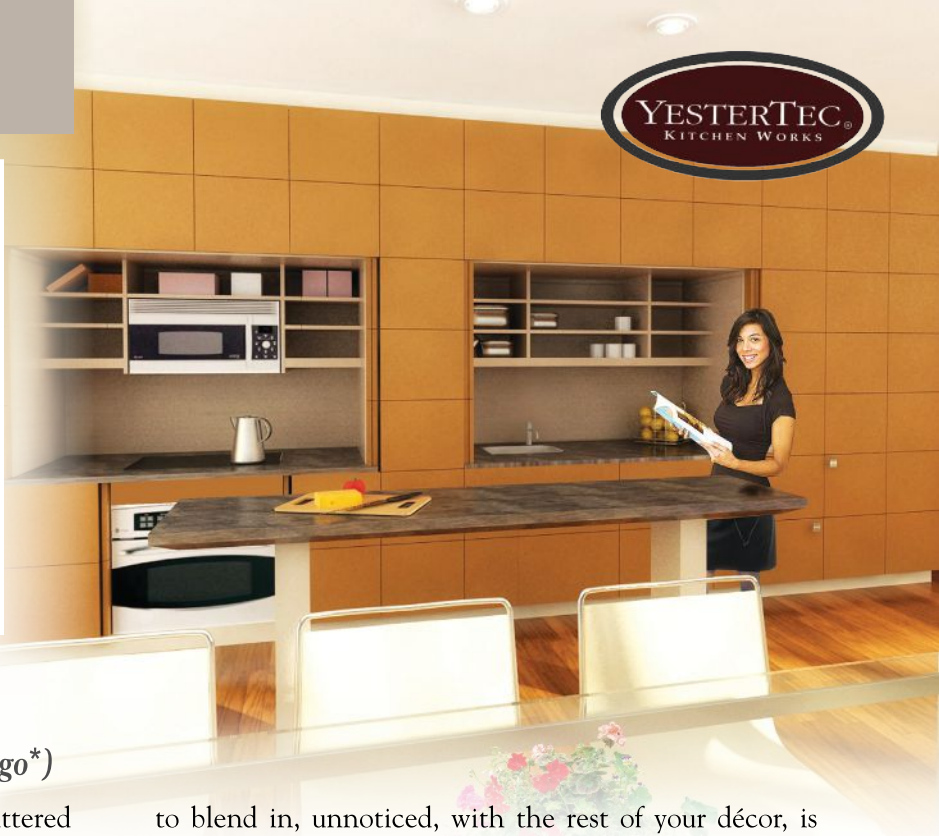

## Stealth Kitchen Hidden in plain sight (Margo\*)

Do you value uncompromised views and uncluttered design? The Stealth Kitchen Module from YesterTec Kitchen Works combines high functionality with sleek design. The modules allow you to only expose what you want, when you want – and the rest stays hidden. Tucked away behind attractive panels that are designed