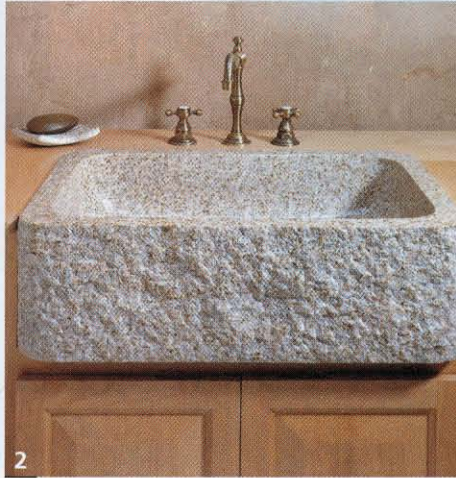

H&D SOURCEBOOK

HOME & DESIGN

9 *Easy-to-Use Sections Reveal
the Best in Luxury Design
and Fine Interiors*

SOURCEBOOK 2011
\$6.95 US \$7.95 CAN

DISPLAY UNTIL FEBRUARY 7, 2011

9 TO NOTE

Form meets function with sinks that are anything but ordinary

1. Stainless Steel Mosaic Sink. \$5,800. www.linkasink.com 2. Natural Front Farmhouse Sink. Starts at \$1,990. www.stoneforest.com 3. Sonoma Cast Stone Chef Sink. Starts at \$6,500. www.sonomastone.com 4. BLANCO Flow Sink. \$4,350. www.blancoamerica.com 5. Zuma Sink. \$3,125. www.nativetrails.net 6. Lancelot Sink. \$1,600. www.moen.com 7. Teak Wood Sink. \$1,375. www.sinksgallery.com 8. Kohler Clarity Sink. Starts at \$539. www.kohler.com 9. Diamond Spas Copper Farm Sink. Starts at \$3,200. www.diamondspas.com