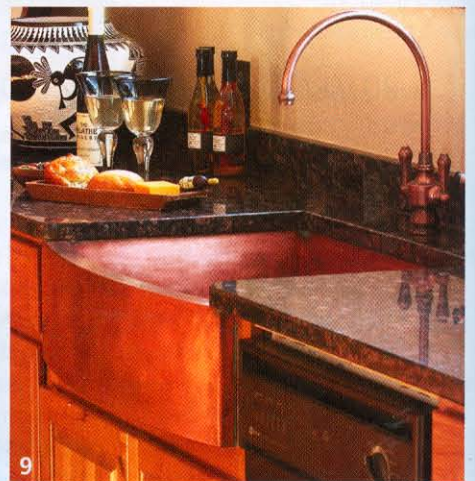

H&D SOURCEBOOK

HOME & DESIGN

9 *Easy-to-Use Sections Reveal
the Best in Luxury Design
and Fine Interiors*

SOURCEBOOK 2011
\$6.95 US \$7.95 CAN

DISPLAY UNTIL FEBRUARY 7, 2011

9 TO NOTE

Form meets function with sinks that are anything but ordinary

1. Stainless Steel Mosaic Sink. \$5,800. www.linkasink.com 2. Natural Front Farmhouse Sink. Starts at \$1,990. www.stoneforest.com 3. Sonoma Cast Stone Chef Sink. Starts at \$6,500. www.sonomastone.com 4. BLANCO Flow Sink. \$4,350. www.blancoamerica.com 5. Zuma Sink. \$3,125. www.nativetrails.net 6. Lancelot Sink. \$1,600. www.moen.com 7. Teak Wood Sink. \$1,375. www.sinksgallery.com 8. Kohler Clarity Sink. Starts at \$539. www.kohler.com 9. Diamond Spas Copper Farm Sink. Starts at \$3,200. www.diamondspas.com