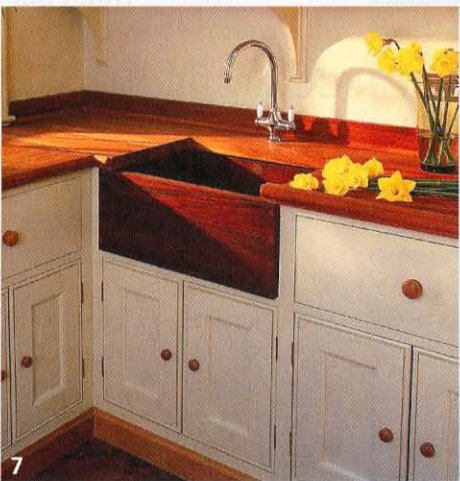

H&D SOURCEBOOK

HOME & DESIGN

9 *Easy-to-Use Sections Reveal
the Best in Luxury Design
and Fine Interiors*

SOURCEBOOK 2011
\$6.95 US \$7.95 CAN

DISPLAY UNTIL FEBRUARY 7, 2011

9 TO NOTE

Form meets function with sinks that are anything but ordinary

1. Stainless Steel Mosaic Sink. \$5,800. www.linkasink.com 2. Natural Front Farmhouse Sink. Starts at \$1,990. www.stoneforest.com 3. Sonoma Cast Stone Chef Sink. Starts at \$6,500. www.sonomastone.com 4. BLANCO Flow Sink. \$4,350. www.blancoamerica.com 5. Zuma Sink. \$3,125. www.nativetrails.net 6. Lancelot Sink. \$1,600. www.moen.com 7. Teak Wood Sink. \$1,375. www.sinksgallery.com 8. Kohler Clarity Sink. Starts at \$539. www.kohler.com 9. Diamond Spas Copper Farm Sink. Starts at \$3,200. www.diamondspas.com