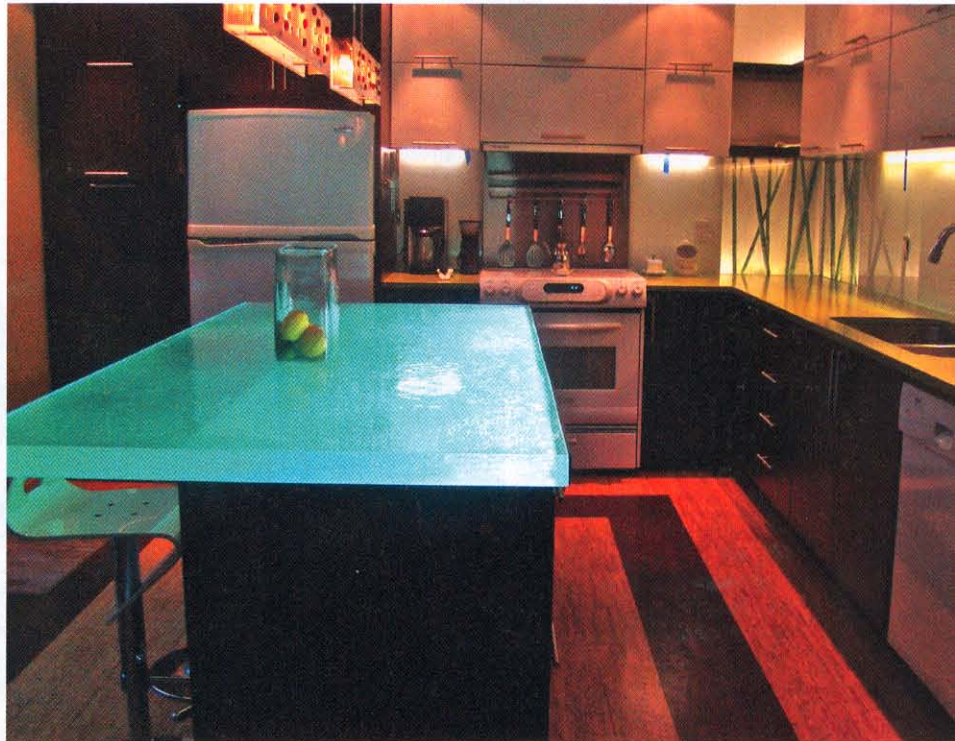

BainUltra's freestanding **Essencia Oval bathtub** offers the utmost in ergonomics and therapeutic care, providing an extremely relaxing bathing experience. A dual row of air jets, a foot rest, and armrests provide absolute comfort, and a high-quality hydro-thermo massage. The Essencia also features an inverted V backrest and an integrated headrest ensures a perfect massage of the neck and spine while the raised seat maximizes the massage effect for the legs.
www.bainultra.com

Samsung's new designer **Four-Door French Door Refrigerator** offers a total food storage capacity of 25.5 cubic feet, fits into most standard fridge spaces and comes uniquely equipped with a counter-height middle drawer that is separate from the central fridge. The drawer can be divided into four adjustable compartments and set to one of four different temperatures depending on what is being stored in it. The Energy Star qualified fridge has LED lighting to provide more light while consuming less energy.

www.samsung.ca

Produced by Quebec-based company Thinkglass, this **Ocean-Inspired Illuminated Glass Countertop** brings a real sparkle to the kitchen. Each countertop begins with a handmade process, so every one is unique. Texture, edge treatment, thickness and shape are all customizable – and there's even an option to add LED lights within the glass, resulting in a shimmering water look. Made from 100 per cent recyclable glass, it is cast in a single piece – with no cracks or weakness – and its non-porous surface means there are no crevices to harbour harmful bacteria, mould or mildew.

www.thinkglass.com

The 30-inch **Duel Fuel Range** from De'Longhi is newly-available in Canada. With a stainless steel cooking top, the range has four gas burners, porcelainized cast-iron grates, and electric ignition. The self-cleaning electric convection oven allows you to broil with the door closed, and has a warming drawer with humidity control.