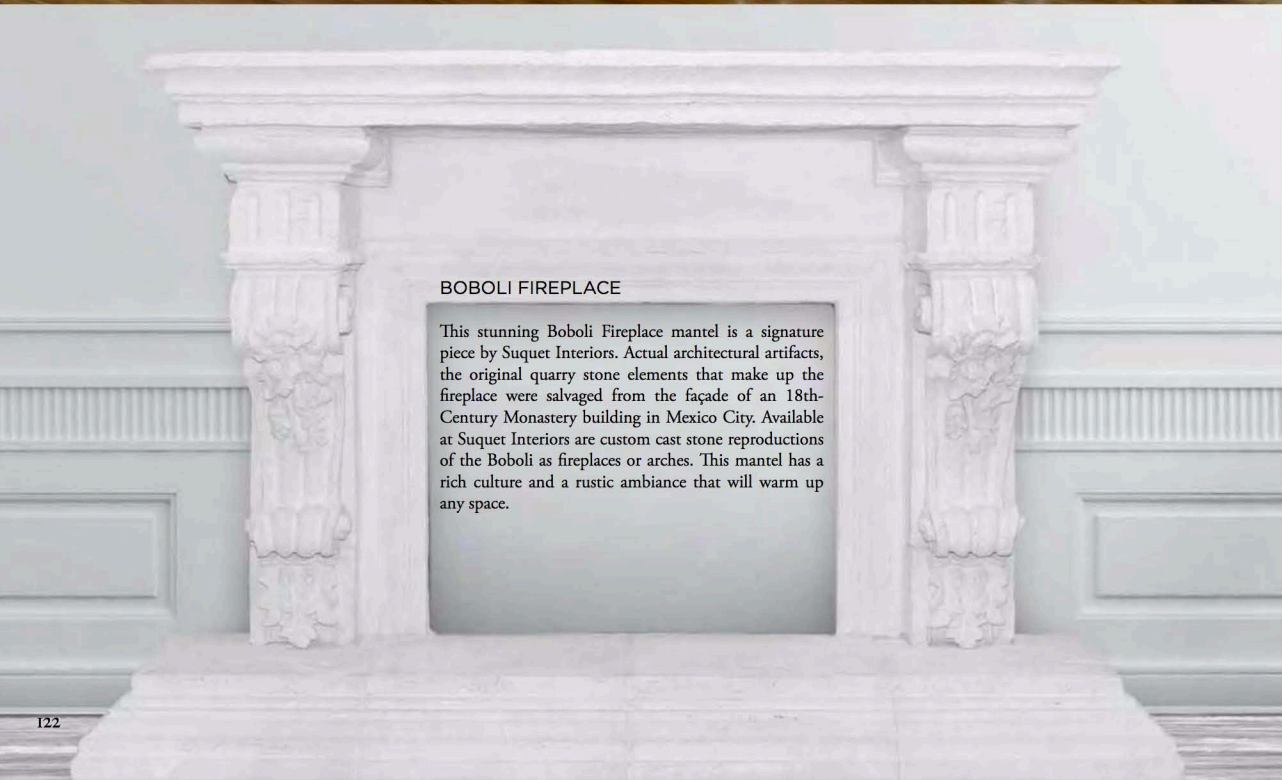

#### VICTORIA + ALBERT'S RADFORD TUB

The Radford, one of Victoria + Albert's latest tub introductions, is an opulent, double ended roll-top freestanding tub with elegant rim detailing. Designed with classic symmetry linked to backrest angles, this tub offers the ultimate relaxation experience. The Radford is a stand-alone statement piece that is sure to become the focal point in any ensuite. Available at B.A. Robinson.