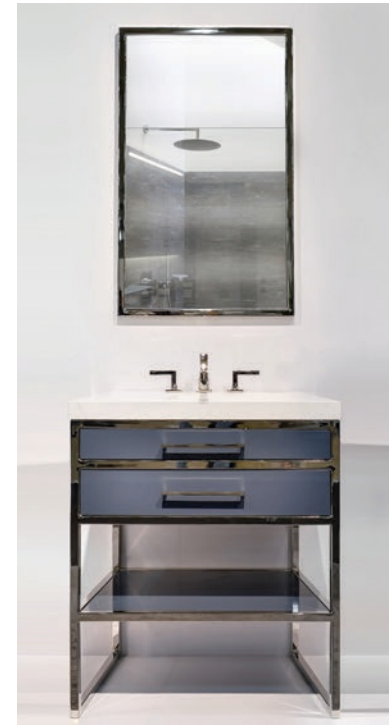

4

1
Duravit adds three mirrors to its new range: the top-edge light field mirror (pictured) provides direct illumination, the ambient light mirror is lit directly from all four sides, and the dual-light mirror includes light fields on the left and right sides.
DURAVIT.COM

2
The Edge bathroom collection from **Falper** is a sculptural glass unit with a stain-proof satin surface created with nanotechnology.
FALPER.IT

3
The Modern Quartile shower kit from **Rohl** is sleek and contemporary, with sharp lines and a robust four-sided design built on a cubic template. It is available in polished chrome, polished nickel, and satin nickel finishes.
ROHLHOME.COM

4
The Furniture Guild introduces Winston, a metal vanity featuring a seamless solid brass construction in 25 standard sizes. Each piece is made to order with a range of finishes and interior options available.
FURNITUREGUILD.COM