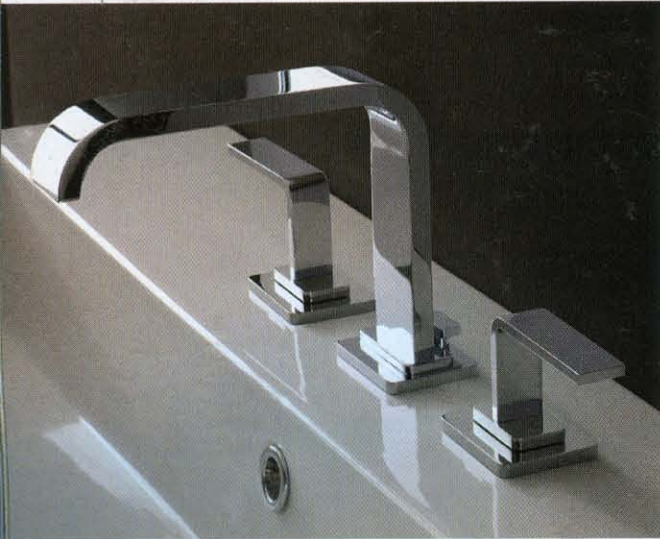

hospitalitydesign

the
products
issue

By Jana Schiowitz

soak in style

There are two sides to the new dual-toned towel line, Yin Yang: one soft and gentle and one firmer. New from **Standard Textile**, the towel allows hotel users to choose their own drying experience, and arrives Room Ready for You Laundered with Tide so hotels can take them directly from the box to the bathroom.
www.yinyang-collection.com; www.standardtextile.com

Shower alongside your favorite television program with **Séura's** waterproof television, Hydra. Customizable glass face colors, a flush solution with a sleek body, and an IP65 rating indicating that the television can withstand any water that hits its surface, are just some of the product's highlights.
www.seura.com

Woods mingle with finishes and decorative front panels in **MTI Whirlpools'** line of transitional furniture. The newest addition to the mix: Maya Romanoff's Aphrodite design with hand-inlaid shells fit for console panels.
www.mtiwhirlpools.com

Graff's Immersion lavatory faucet has a fluid, curved body and a flat spout. Designed to resemble the shape of wings, single-wing or double-winged handles are available.

www.graff-faucets.com

Vogue UK's towel warmer, part of the Abstract Contemporary collection, is curvaceous and comes in a variety of finishes to complement bathroom décor. The piece is hand-built by British craftsmen and was designed with modern hotels in mind.