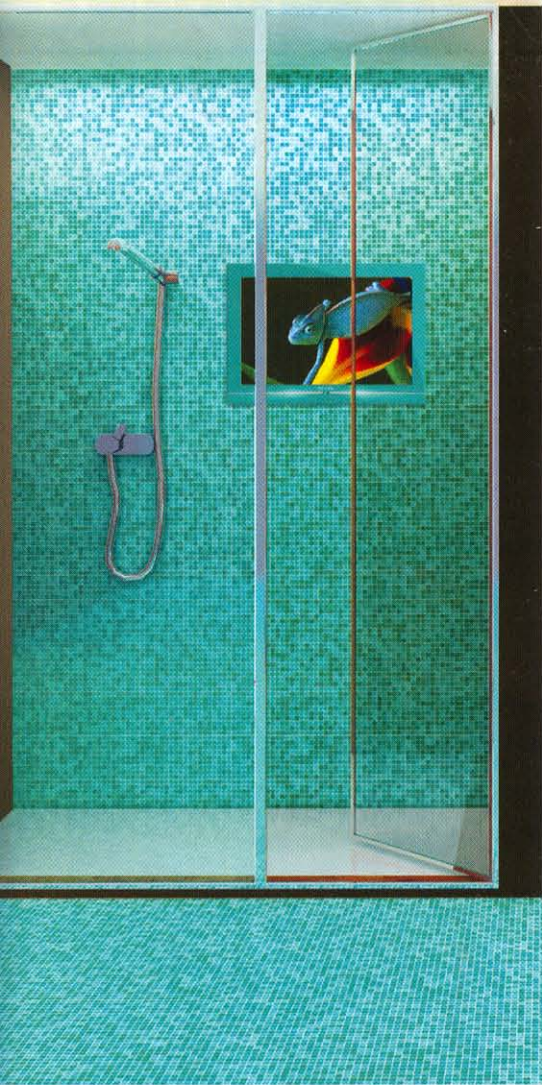

hospitalitydesign

the
products
issue

By Jana Schiowitz

soak in style

There are two sides to the new dual-toned towel line, Yin Yang: one soft and gentle and one firmer. New from **Standard Textile**, the towel allows hotel users to choose their own drying experience, and arrives Room Ready for You Laundered with Tide so hotels can take them directly from the box to the bathroom.
www.yinyang-collection.com; www.standardtextile.com

Shower alongside your favorite television program with **Séura's** waterproof television, Hydra. Customizable glass face colors, a flush solution with a sleek body, and an IP65 rating indicating that the television can withstand any water that hits its surface, are just some of the product's highlights.
www.seura.com

Victoria & Albert shows that glamour can be found in a tub. The sleek Deauville is a modern interpretation of the classic clawfoot tub with wooden feet, which are available in either mahogany or oak.
www.vandabaths.com

Graff's Immersion lavatory faucet has a fluid, curved body and a flat spout. Designed to resemble the shape of wings, single-wing or double-winged handles are available.

www.graff-faucets.com

Vogue UK's towel warmer, part of the Abstract Contemporary collection, is curvaceous and comes in a variety of finishes to complement bathroom décor. The piece is hand-built by British craftsmen and was designed with modern hotels in mind.