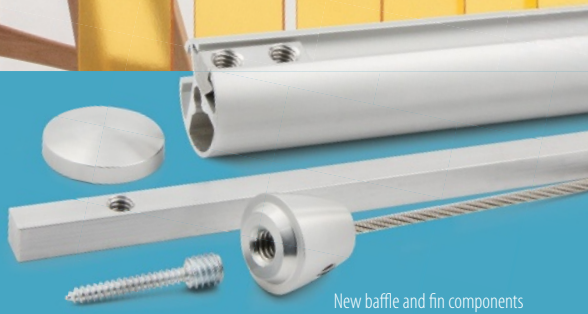

products bath

5

Grohe's SmartControl shower lets users choose the outlet, water flow, and temperature with the touch of a button. A removable safety glass tray makes for easy installation, while the company's CoolTouch chassis prevents hardware from getting too hot to operate during a shower. GROHE.US

6

Simple, deep, and double-ended, **Victoria + Albert's** Vetralla tub is made for small spaces—though the larger Vetralla 2 is also available. Seven color finishes are offered with an exterior that can be painted, faux finished, or stenciled. VANDABATHS.COM

PRECISION DISPLAY Hardware

Bring your designs to life with new baffle and StructureLite components.

GYFORD
standoff systems®

VISIT standoffsystems.com/hd
CALL 775.829.7272

New baffle and fin components