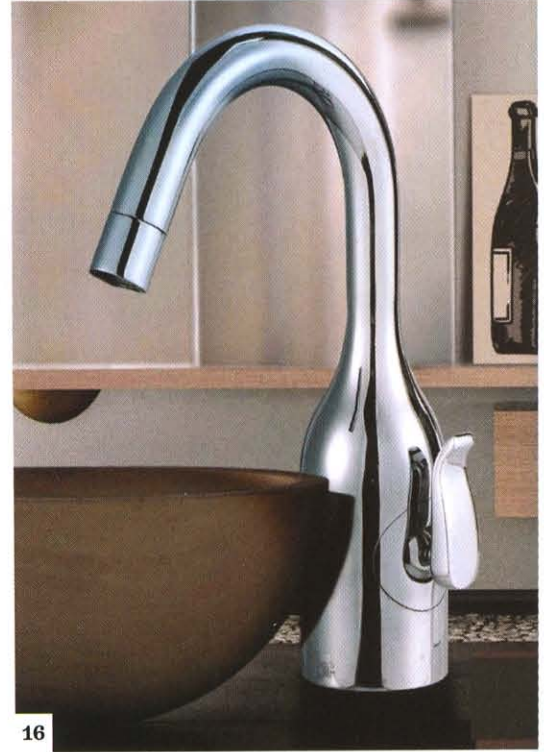

5

6

7

8

**15. Vanity Flair**, a bath furniture line by the Furniture Guild offers a new line of bath storage options. The eco-friendly Avalon vanity in Plyboo is crafted from a sustainable wood that conserves energy and reduces waste. [www.vanityflair.net](http://www.vanityflair.net)

**16.** The design of **Watermark Designs** new Napa faucet takes cues from a wine bottle and is available in 35 bold finishes including pewter, bronze, copper, and chrome. [www.watermark-designs.com](http://www.watermark-designs.com)