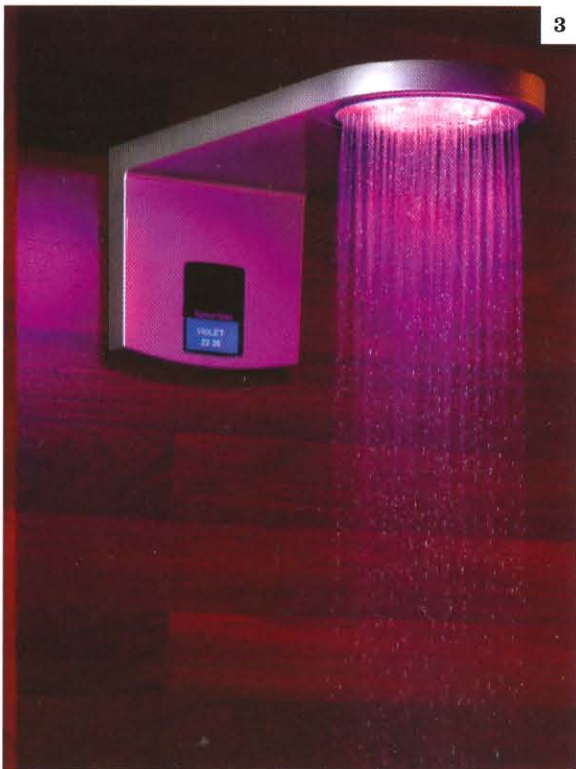

take me to the water

1. Bryan Ashley International presents its new casegood made of veneers and solids, an open grain, and handcrafted coco shell. Custom stainless steel hardware was added to the piece for extra detail.

www.bryanashley.com

2. The Aquamax Square ceiling mounted showerhead from **Deca** is generously sized and provides an abundance of water streams. The showerhead consumes 2.5 gallons per minute. www.deca-us.com

3. Hidrocrom from **Ramon Soler**, distributed by Barcelona Showroom New York, gives the showerhead a boost by combining water, sound, light, and a variety of color to its hydro-chromotherapy shower. - It offers three chromotherapy programs—anti-aging, wellness, and play bath.

barcelonashowroomnyc.com

4. Elite Bath brings back Old World style with this new Venetian Bronze finish from recycled alloys. The finish is shown here on the Azteca sink. www.elitebath.net