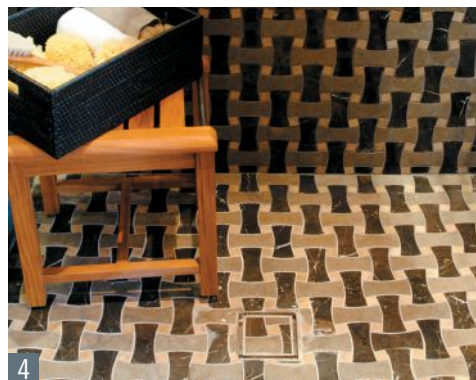

SPRUCED UP

Lather. Rinse. Repeat. With the look of this collection of bathroom hardware, equipment and fixtures, hotel guests might do it again and again.

1. BainUltra

The Evanescence collection of baths is designed for single-bather use and full-body immersion. ThermoMasseur baths also provide hydro-thermo massages through water jets.

www.bainultra.com

2. Du Verre Hardware

The Botero collection is crafted entirely from recycled aluminum and includes a large knob, small knob and 4-, 9- and 17-inch pulls. Finishes are available in white, oil-rubbed bronze, polished nickel and satin nickel.

www.duverre.com

3. Laticrete

Laticrete's Hydro Ban Board is a lightweight construction panel designed for use in bonded tile or stone shower installations. Made with a high-density polystyrene core and waterproof cementitious coating on both sides, the boards are available in thicknesses between .25 inches and 2 inches.

www.laticrete.com

4. Luxe Linear Drains

Luxe's stainless steel square tile insert drains are 5x5 square inches and designed to vanish into the shower floor, and act as an alternative to the classic round-center drain. The drain is available in decorative face styles.

www.lineardrains.com