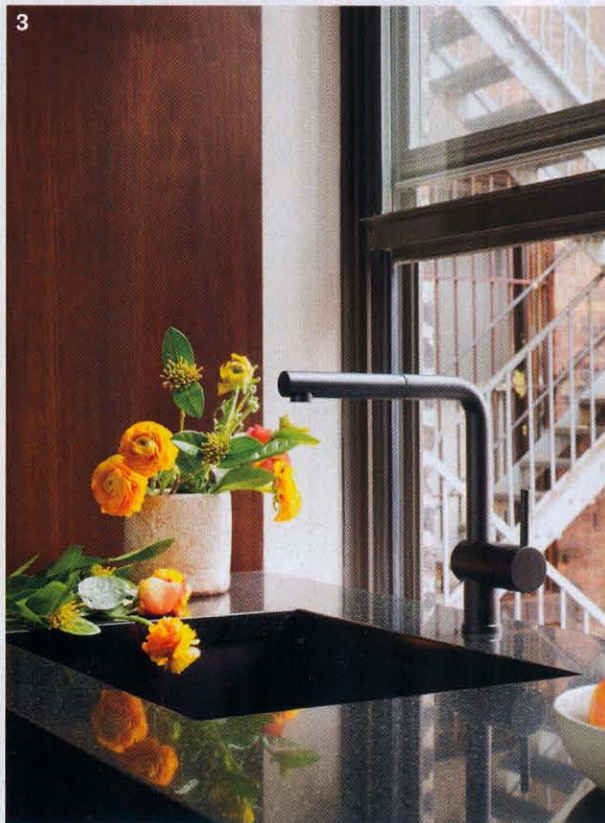

**PIN IT!**  
SCAN THIS  
PHOTO TO PIN  
ANY OF THESE  
KITCHEN IMAGES  
TO YOUR  
PINTEREST  
BOARD

Vintage Charlotte Perriand stools are gathered at the corner of the island, which is topped with Absolute Black granite and outfitted with two Sub-Zero freezer drawers and a Miele Europa MasterChef Speed oven. A Sub-Zero refrigerator is hidden behind paneling to the left of the pro-style gas cooktop by Wolf. >>

# KITCHEN OF THE MONTH

1

2

4

3

1. The dark, iridescent backsplash is made of New Gunmetal tile by Heath Ceramics. Brass-trim black knobs replaced the famous red knobs on the Wolf cooktop. Staub Dutch oven. 2. The appliance garage door swings up to stay out of the way. KitchenAid blender. Breville toaster. 3. Blanco's Linus pull-out faucet in Anthracite is paired with Lenova's black sink. 4. The drawer under the Miele coffee system holds cups and saucers. "Every cabinet and drawer was organized down to the last detail," says Frampton. ●