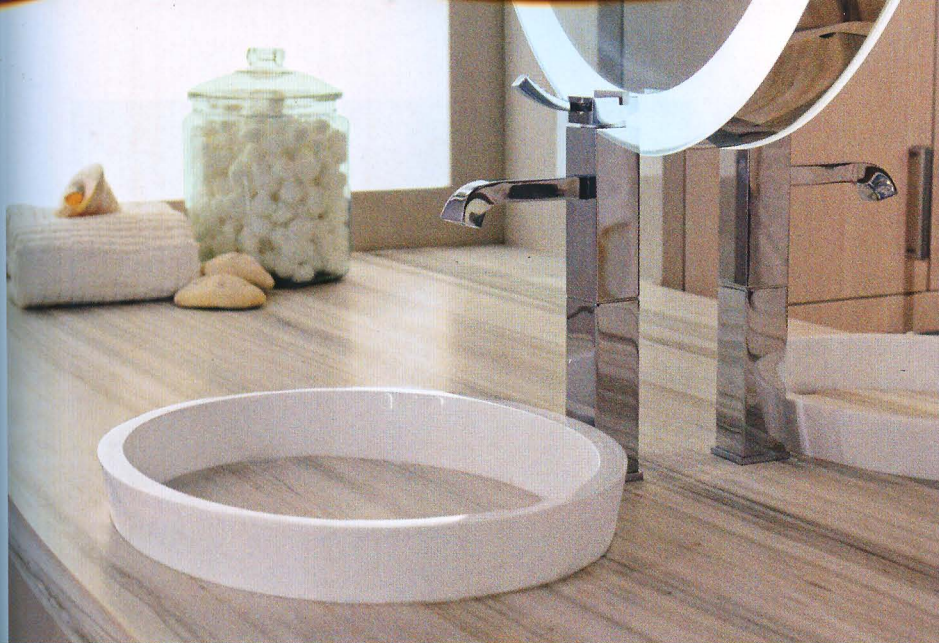

BATH ACCENT/HARDWARE
QuickDrain USA
WallDrain
circle 403

BATH FIXTURE
MTI Baths
Continuum
circle 404

BATH CABINETRY
Duravit
Cape Cod
circle 405

BATH FITTING
Dornbracht
CL.1
circle 406

OUTDOOR SEATING AND TABLE
Vibia
Empty
circle 407