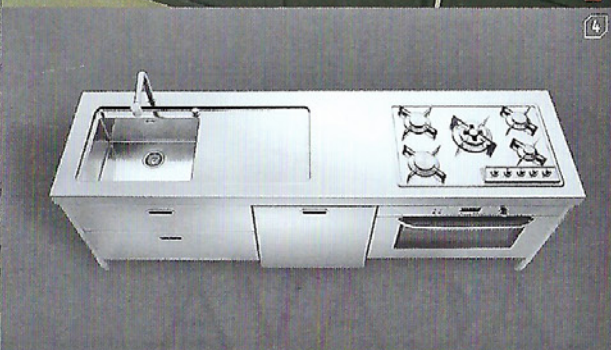

1. Ibiza stainless-steel kitchen faucet with silicone sleeves in ruby red, coral pink, pure white, navy blue, and jet black by Ruvati. ruvati.com. **circle 807**
2. Diana Paisis's Heart wood coaster/trivets by Kikkerland. kikkerland.com. **circle 808**
3. Quartz Luxe nonporous heat-safe quartz sink in maraschino by Elkay. elkay.com. **circle 809**
4. Nico Moretto's stainless-steel kitchen island with sink, storage, and hob by Alpes through Dom Interiors. dominteriors.com. **circle 810**
5. Transitional TM15TF/S 15-inch teppanyaki module in stainless steel by Wolf. subzero-wolf.com. **circle 811**
6. Davide Aquini's 80s screen-printed tiles in extruded grès porcelain by Ornamenta. ornamenta.com. **circle 812**
7. Giugiaro Design's Flux Swing cabinetry in sun yellow and titanium gray gloss lacquer with Zolfino larch-laminate worktop and wall cladding and Kuadra XL chairs in technopolymer by Scavolini. scavolini.com. **circle 813**