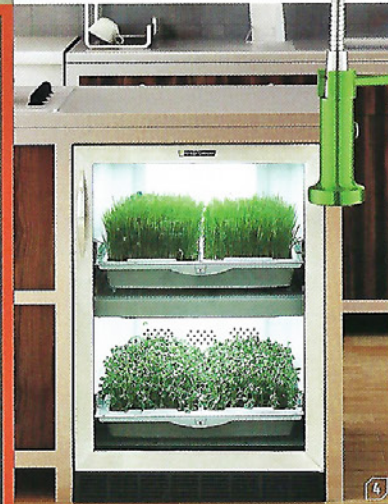

1

2

3

1. Wind cabinetry with pliable cement doors and worktops by Toncelli. [toncelli.it](http://toncelli.it). circle 826
2. Techno 40-inch range with triple-pane glass doors and 8-minute electric-oven preheat to 350°F in emerald green by Ilve. [ilveappliances.com](http://ilveappliances.com). circle 827
3. Professio S stainless-steel kitchen faucet in greenery by Isenberg Faucets. [isenbergfaucets.com](http://isenbergfaucets.com). circle 828
4. Residential indoor herb-, flower-, and vegetable-garden appliance in steel and plastic with fluorescent lighting by Urban Cultivator. [urbancultivator.net](http://urbancultivator.net). circle 829
5. Classic collection cabinetry with nickel doors and StoneDesign countertops with metal edges by Siematic. [siematic.com](http://siematic.com). circle 830
6. Copper handmade kitchen rail with brass wall fittings by Dog's Body Design. [dogbodydesign.com](http://dogbodydesign.com). circle 831
7. Grid placemats in TerraStrand by Chilewich. [chilewich.com](http://chilewich.com). circle 832
8. Rugged Concrete 4033 quartz countertop by Caesarstone. [caesarstoneus.com](http://caesarstoneus.com). circle 833