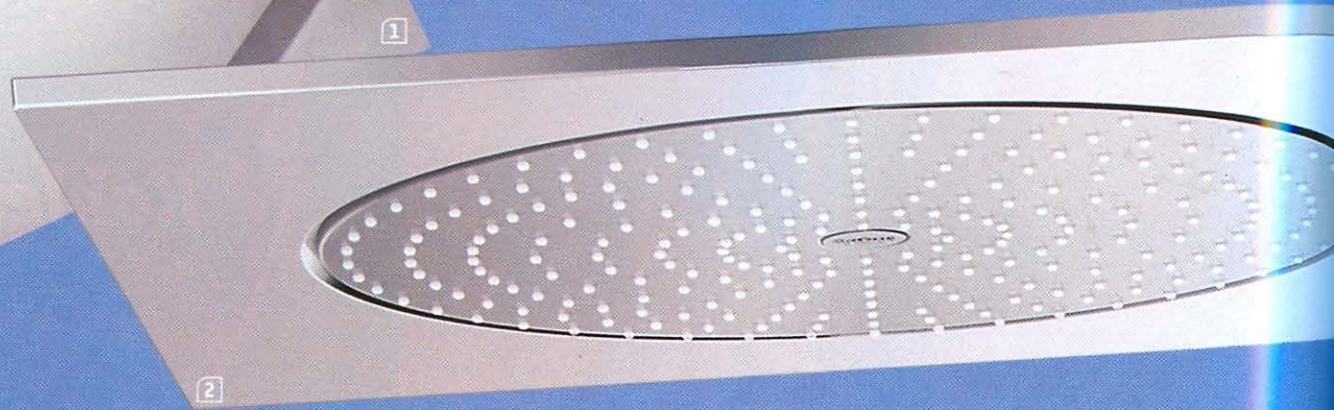

# mod squad

Contemporary geometric looks channel modern art

1. CombiSet stainless steel range with ceramic double burners by Miele. circle 756
2. Rainshower F20 ceiling-mounted shower head in plastic and brass with chrome finish by Grohe America. circle 757
3. Collegiate glass mosaic tile in black and white by Trend USA. circle 758
4. Aluminum Series mirror by Sonia America. circle 759
5. Piatto steel enamel shower tray in white with Teflon-coated taffeta shower curtain in Bordeaux red by Kaldewei. circle 760
6. Paillettes glazed ceramic tiles in Bandiera by Lea Ceramiche. circle 761
7. Dual Glazed ceramic tiles in Jade Blend and Paprika Blend by Heath Ceramics. circle 762
8. Bubble Series Waterfront View iridescent glass in cobalt blue, teal, and white with polished finish by Glass Tile Store. circle 763
9. 96-2.1-CC11 faucet in brass with polished chrome finish by Watermark Designs. circle 764