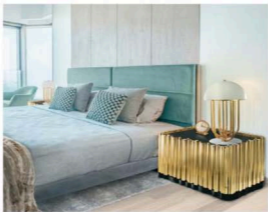

Bed & Bath Bedazzled

BY TERRI FERRAGUT

Renewing your home interiors plays an important role in your mental health. Although that might sound a bit odd, it is true; the design of our homes affects our moods. Your home is your comfort zone where you get a chance to leave responsibilities of the day at your threshold, shutting the noises of the world out — an opportunity to garner rest and relaxation.

In this issue, we take a look at beautiful trends for bedrooms and baths, which are fast becoming the second most important

area in our homes next to kitchens. The day spa feeling of “escape” is here to stay with the popularity of freestanding baths (in colors) remaining important elements. Gaining in demand are deluxe showers that incorporate a rain head shower, hand-held shower and side jets for a completely relaxing experience.

From paint colors and a new take on wallpaper and tile to adding gorgeous metallics to your restful sanctuary, you will appreciate the eye-catching beauty of these design trends that 2018 has to offer. ✨