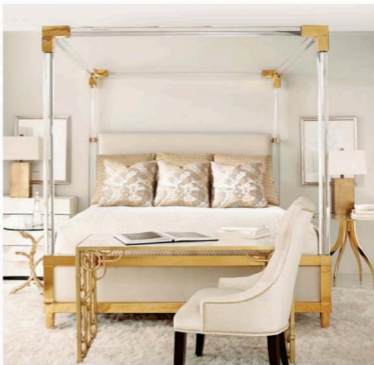

Bed & Bath Bedazzled

BY TERRI FERRAGUT

Renewing your home interiors plays an important role in your mental health. Although that might sound a bit odd, it is true; the design of our homes affects our moods. Your home is your comfort zone where you get a chance to leave responsibilities of the day at your threshold, shutting the noises of the world out — an opportunity to garner rest and relaxation.

In this issue, we take a look at beautiful trends for bedrooms and baths, which are fast becoming the second most important

area in our homes next to kitchens. The day spa feeling of “escape” is here to stay with the popularity of freestanding baths (in colors) remaining important elements. Gaining in demand are deluxe showers that incorporate a rain head shower, hand-held shower and side jets for a completely relaxing experience.

From paint colors and a new take on wallpaper and tile to adding gorgeous metallics to your restful sanctuary, you will appreciate the eye-catching beauty of these design trends that 2018 has to offer. ✨