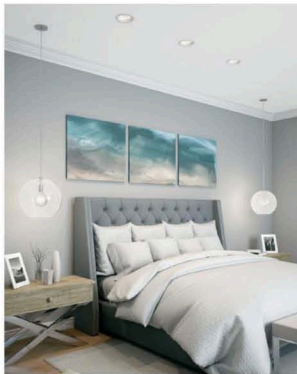

Model Shown: Oakland II

Your Brunswick Billiards dealer for nearly 50 years.

Enjoy Winter.

Kallod Carpet

2420 S University Drive • Fargo, ND

701.235.7507

Brunswick Billiards and Game Products

laminat | carpet | hardwood | area rugs | tile