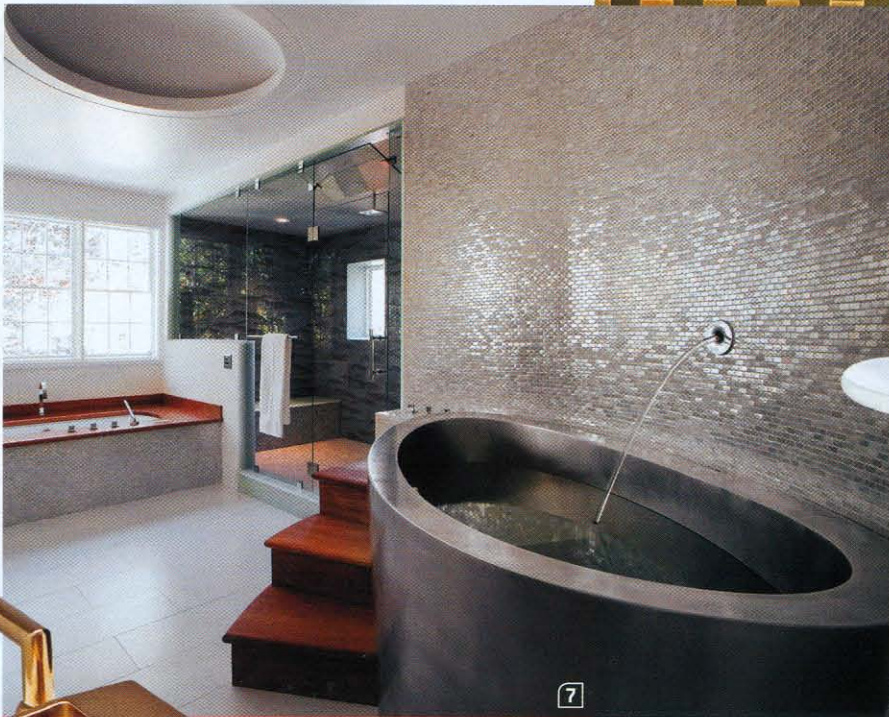

fine mining

From gold standards to copper futures

1. Henry low-profile one-hole, deck-mounted lavatory in unlacquered brass by **Waterworks**. circle 786
2. Range hood in hand-hammered heavy-gauge recycled copper with antiqued finish by **Native Trails**. circle 787
3. Cuprosa Bateau baths in enameled copper by **William Holland**. circle 788
4. Old World handmade sink forged from solid copper by **Premier Copper Products**. circle 789
5. Secant ribbon-spout faucet in antique brass by **Newport Brass**. circle 790
6. Waterfall silicon-bronze tub filler in light patina by **Rocky Mountain Hardware**. circle 791
7. Two-seat stainless-steel Japanese soaking bath by **Diamond Spas**. circle 792 ➔

kitchenbath