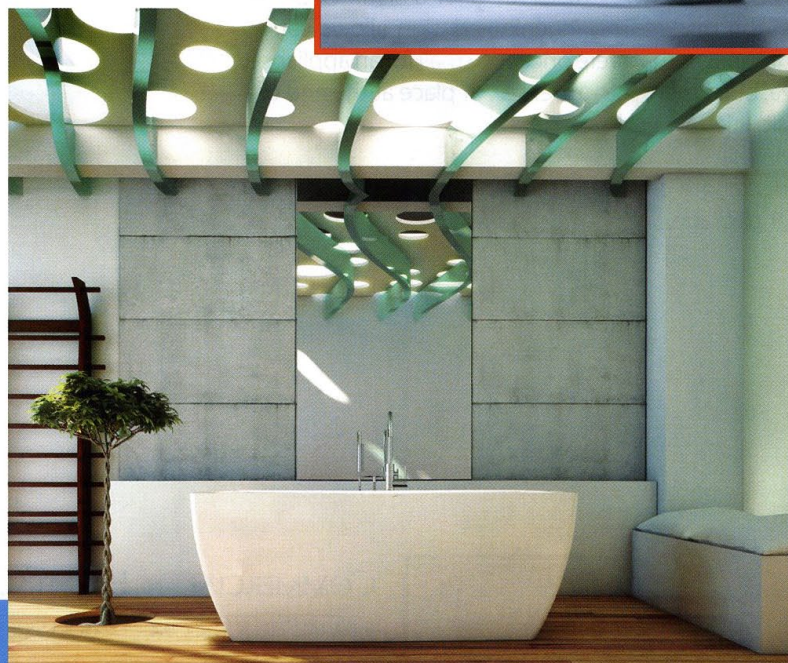

Mastella

The soft, water-worn surface of river stones provided designer Christian Piccolo with inspiration for the compact **Sasso** basin. It's made from Cristalplant, a fusion of acrylic resins and minerals that give the product a nonporous, resistant, and very touchable finish. The approximately 6-inch-tall, 21 2/3-inch-wide, and 17 2/3-inch-deep basin also comes in black. Through Nella Vetrina, 646-415-9150; nellavetrina.com. **circle 789**

Inax

Smooth lines and flat surfaces converge (read: easy to clean) in the **Superior** one-piece toilet. It's geometry with a soft side—and the elongated seat proves extra comfortable. A single button operates the 28-inch-deep skirted unit. Slow-Down seat technology prevents slams, and the Jet Stream flush is, as the name suggests, powerful. 424-237-1031; inax-usa.com. **circle 790** ➤

Porcelanosa

The large-format **Ona Beige** wall tiles have the weathered appeal of stone and the dappled texture of drifting sand. The grooved repeat pattern lends a modern look, while rectified edges allow for minimal grout joints—and thus a near-seamless installation. The 13-by-40-inch matte-finish tiles are available in beige, marron, and natural. 201-995-1310; porcelanosa-usa.com. **circle 792**

BainUltra

The ergonomic form of the **Essencia** soaker prepares you for the rejuvenating therapies it delivers. The inner shell features two seats that can also function as footrests, so you can choose from stretched-out, relaxed, and seated positions. The backrest delivers a massage, while armrests run the full length for added security and comfort. In white acrylic. 800-463-2187; bainultra.com. **circle 791**