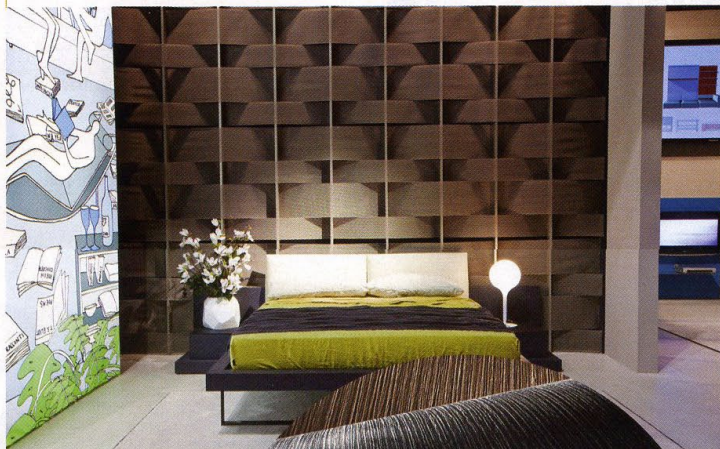

Porcelanosa

The large-format **Ona Beige** wall tiles have the weathered appeal of stone and the dappled texture of drifting sand. The grooved repeat pattern lends a modern look, while rectified edges allow for minimal grout joints—and thus a near-seamless installation. The 13-by-40-inch matte-finish tiles are available in beige, marron, and natural. 201-995-1310; porcelanosa-usa.com. **circle 792**

BainUltra

The ergonomic form of the **Essencia** soaker prepares you for the rejuvenating therapies it delivers. The inner shell features two seats that can also function as footrests, so you can choose from stretched-out, relaxed, and seated positions. The backrest delivers a massage, while armrests run the full length for added security and comfort. In white acrylic. 800-463-2187; bainultra.com. **circle 791**

Ciel

Freestanding **Open Space** folding beds range from 81 to 120 inches wide. Just under 8 feet high, the Italian-made system is constructed of wood composite that can be finished in a choice of 24 lacquers, several wood veneers, a handful of patterned veneers, or melamine. The beds feature concealed hinging and are customizable with integral modular storage or shelving. Through Resource Furniture, 212-753-2039; resourcefurniture.com. **circle 830**