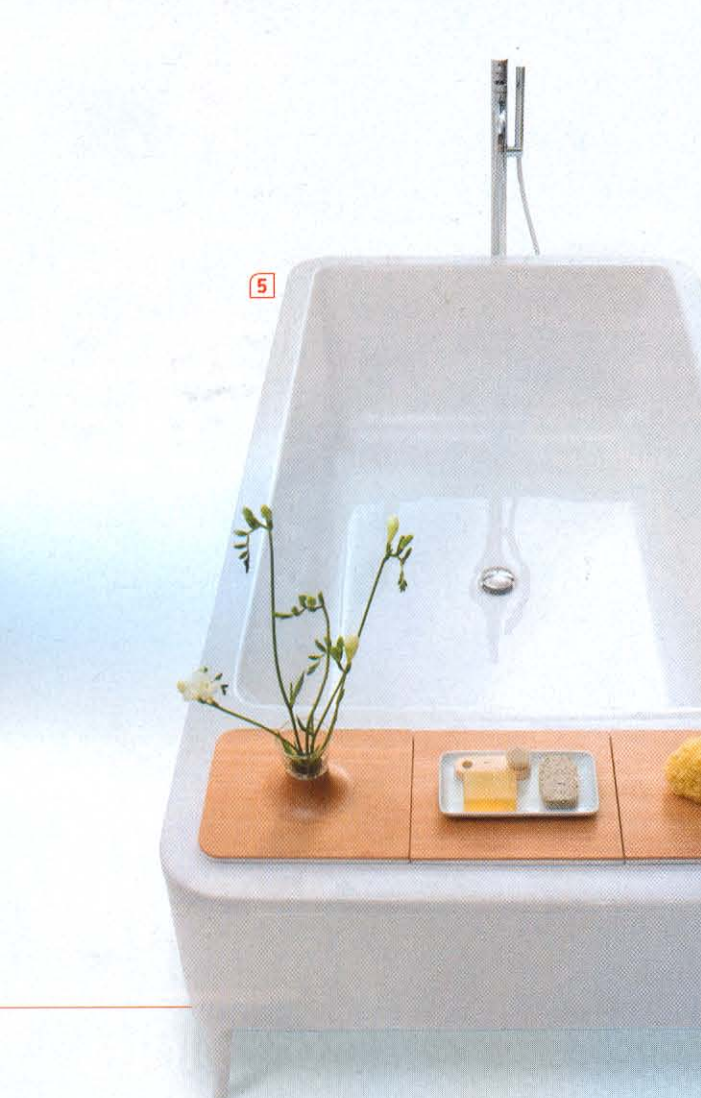

INTERIOR DESIGN[®]

OCTOBER
2011

head over heels

rub-a-dub-dub

Soak up the latest in bathtubs

1. Image-In Calligraphy in stone composite by Wetstyle. **circle 414**
 2. Vasca in stone composite and teak by Salvatori. **circle 415**
 3. Underscore Cube in acrylic by Kohler Co. **circle 416**
 4. Genesis in ceramic by Ceramica Globo. **circle 417**
 5. Organico in methacrylate by Bisazza Bagno. **circle 418**
 6. Essencia in acrylic by BainUltra. **circle 419**
- See page 126 for sources. ➔

kitchen ^{bath} products

rub-a-dub-dub

1. **Wetstyle**, 888-536-9001; wetstyle.ca.
2. **Salvatori**, 39-0584-769200; salvatori.it.
3. **Kohler Co.**, 920-457-4441; kohler.com.
4. **Ceramica Globo**, 39-0761-516568; ceramicaglobo.com.
5. **Bisazza Bagno**, 39-02-76021313; bisazzabagno.it.
6. **BainUltra**, 800-463-2187; bainultra.com.

126 INTERIORDESIGN.NET OCT.11

TARA ULTRA

DORN
BRACHT

the SPIRIT of WATER

The TARA ULTRA POT FILLER brings the water to the pot. Not vice versa. Fast and convenient pots can be filled where they are used. Directly on the stove. The POT FILLER was created by Sieger Design. Aloys F. Dornbracht GmbH & Co. KG, Köbbingser Mühle 6, D-58640 Iserlohn. To order a literature collection, please contact Dornbracht Americas Inc., 1700 Executive Drive South, Suite 600, Duluth GA 30096, Phone 1 800-774-1181 E-Mail literature@dornbracht.com, www.dornbracht.com.