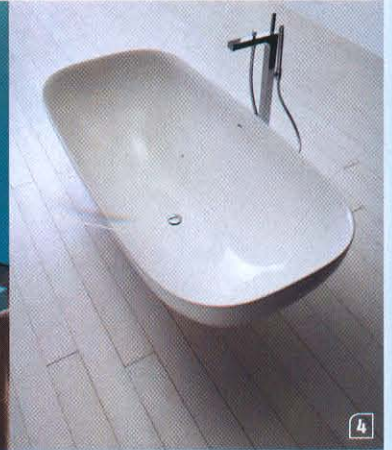

INTERIOR DESIGN[®]

OCTOBER
2011

head over heels

rub-a-dub-dub

Soak up the latest in bathtubs

1. Image-In Calligraphy in stone composite by Wetstyle. **circle 414**
 2. Vasca in stone composite and teak by Salvatori. **circle 415**
 3. Underscore Cube in acrylic by Kohler Co. **circle 416**
 4. Genesis in ceramic by Ceramica Globo. **circle 417**
 5. Organico in methacrylate by Bisazza Bagno. **circle 418**
 6. Essencia in acrylic by BainUltra. **circle 419**
- See page 126 for sources. ➔

kitchen ^{bath} products

rub-a-dub-dub

1. **Wetstyle**, 888-536-9001; wetstyle.ca.
2. **Salvatori**, 39-0584-769200; salvatori.it.
3. **Kohler Co.**, 920-457-4441; kohler.com.
4. **Ceramica Globo**, 39-0761-516568; ceramicaglobo.com.
5. **Bisazza Bagno**, 39-02-76021313; bisazzabagno.it.
6. **BainUltra**, 800-463-2187; bainultra.com.