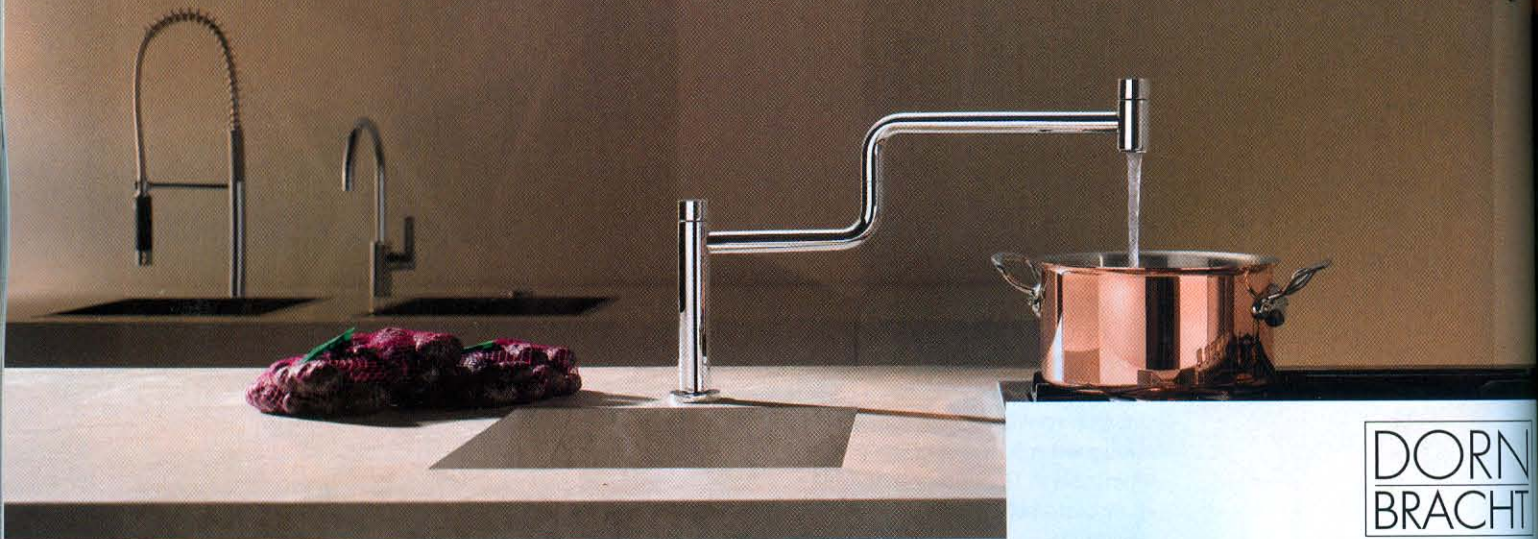

126 INTERIORDESIGN.NET OCT.11

TARA ULTRA

DORN
BRACHT

the SPIRIT of WATER

The TARA ULTRA POT FILLER brings the water to the pot. Not vice versa. Fast and convenient pots can be filled where they are used. Directly on the stove. The POT FILLER was created by Sieger Design. Aloys F. Dornbracht GmbH & Co. KG, Köbbingser Mühle 6, D-58640 Iserlohn. To order a literature collection, please contact Dornbracht Americas Inc., 1700 Executive Drive South, Suite 600, Duluth GA 30096, Phone 1 800-774-1181 E-Mail literature@dornbracht.com, www.dornbracht.com.