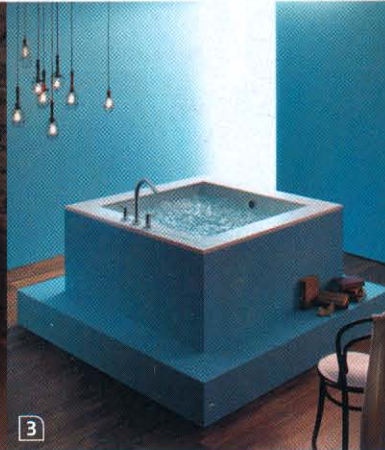

INTERIOR DESIGN[®]

OCTOBER
2011

head over heels

rub-a-dub-dub

Soak up the latest in bathtubs

1. Image-In Calligraphy in stone composite by Wetstyle. **circle 414**
 2. Vasca in stone composite and teak by Salvatori. **circle 415**
 3. Underscore Cube in acrylic by Kohler Co. **circle 416**
 4. Genesis in ceramic by Ceramica Globo. **circle 417**
 5. Organico in methacrylate by Bisazza Bagno. **circle 418**
 6. Essencia in acrylic by BainUltra. **circle 419**
- See page 126 for sources. ➔

126 INTERIORDESIGN.NET OCT.11

TARA ULTRA

DORN
BRACHT

the SPIRIT of WATER

The TARA ULTRA POT FILLER brings the water to the pot. Not vice versa. Fast and convenient pots can be filled where they are used. Directly on the stove. The POT FILLER was created by Sieger Design. Aloys F. Dornbracht GmbH & Co. KG, Köbbingser Mühle 6, D-58640 Iserlohn. To order a literature collection, please contact Dornbracht Americas Inc., 1700 Executive Drive South, Suite 600, Duluth GA 30096, Phone 1 800-774-1181 E-Mail literature@dornbracht.com, www.dornbracht.com.