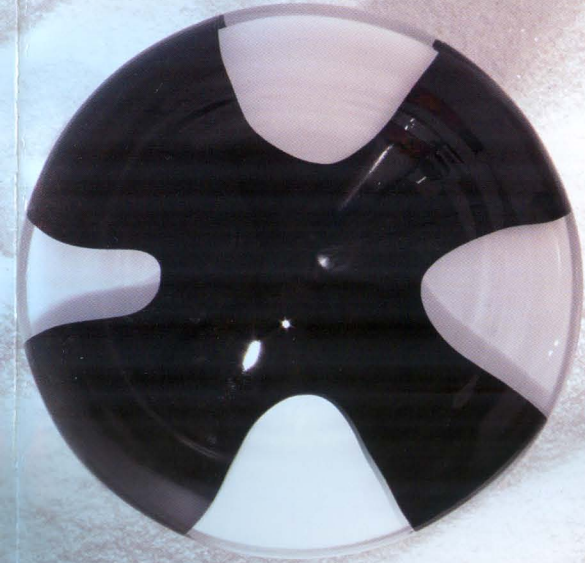

INTERIOR DESIGN[®]

OCTOBER 31
2015

fall
market
tabloid

z Pfleger's Pomegranate knobs in aluminum with satin-nickel finish by [Du Verre Hardware](#). circle 400 ➤