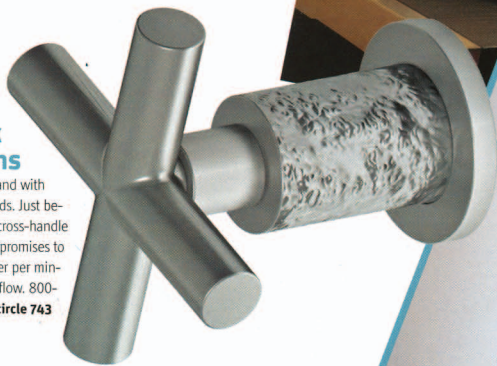

Dominic Crinson

This Brit's **Opera** border tiles simulate a drip-drip-zle in 18-carat gold. Their fringed pattern can edge-coordinating, large-format ceramic field tiles, also by the artist. Both the field and border tiles sell in faux gold or a fresh Tarragon green. 44-207-704-6538; crinson.com. **circle 744**

Moen

The modern **Level** lavatory faucet is a standout among this plumbing suite's dual-handle Roman tub taps, fillers, and showers. Available in chrome or brushed nickel, the faucet is controlled by a 110-degree arc of the lever handle. At 7 inches high, the spout should surmount most vessel sinks. 800-289-6636; moen.com. **circle 740**

Watermark Designs

Clodagh delivers a little sleight-of-hand with her **Touch** faucets and showerheads. Just beneath the forged-look surface lie cross-handle controls; their precision engineering promises to save an Earth-friendly gallon of water per minute without any detectable loss of flow. 800-842-7277; watermark-designs.com. **circle 743**