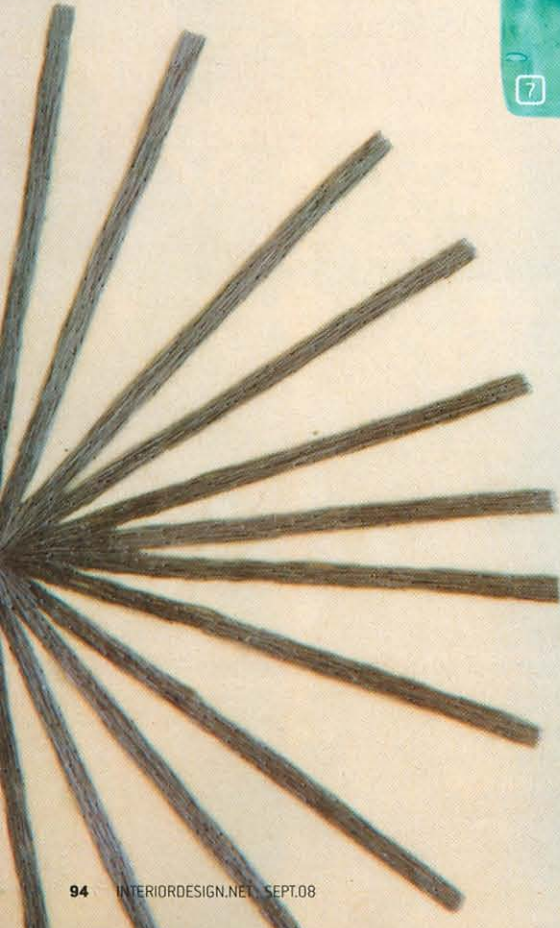

INTERIOR DESIGN

SEPTEMBER
2008

focus: new york

hop to it

Frogs and flowers take an imaginative leap

1. Pop Pop Flowers embroidered silk wall covering in ivory by Fromental. **circle 403.**
2. Glacier K-410 glass doorknob in green by Sietto. **circle 404**
3. 8154-16 doorknob in enamel and Swarovski crystals by Edgar. **circle 405**
4. 8016-36 doorknob in enamel and Swarovski crystals by Edgar. **circle 406**
5. Arts and Crafts doorknob in bronze with Silver Moon patina by Joanne De Palma. **circle 407**
6. Mandalay doorknob in brushed nickel by Atlas Homewares. **circle 408**
7. Glacier LK-408 glass doorknob in light aqua by Sietto. **circle 409**

See page 100 for sources. ➔

long on charm

Spirals and blossoms are just a start

1. Cherry Blossom embroidered silk wall covering in Oberon by Fromental. **circle 416** **2.** Etruscan doorknob in bronze with Blue Moon patina by Joanne De Palma. **circle 417** **3.** Gothic lever and rose 727 in Old Iron by P.E. Guerin. **circle 418** **4.** Provincial 73110 door lever in steel by P.E. Guerin. **circle 419** **5.** Cirrus P-305 glass pull in brown-and-white by Sietto. **circle 420** **6.** Mandalay pull in brushed nickel by Atlas Homewares. **circle 421**

Walker Zanger

Influenced by the fabrics and wall coverings of sun-drenched Mediterranean shores, **Contessa Fiorentina** ceramic tiles are gold-leafed, then hand-buffed to achieve an old-world patina. Each tile measures 4¾ inches square. 818-504-0235; walkerzanger.com. **circle 457**

Villeroy & Boch

Though it's actually porcelain, the **Pure Stone** basin has the shape and texture of an enormous pebble, measuring 21 by 21 inches or 24 by 25. Specify gray or white with or without a stain-resistant finish, Ceramicplus. The Source Flow tap is chromed brass. 858-812-2550; villeroy-boch.com. **circle 456**