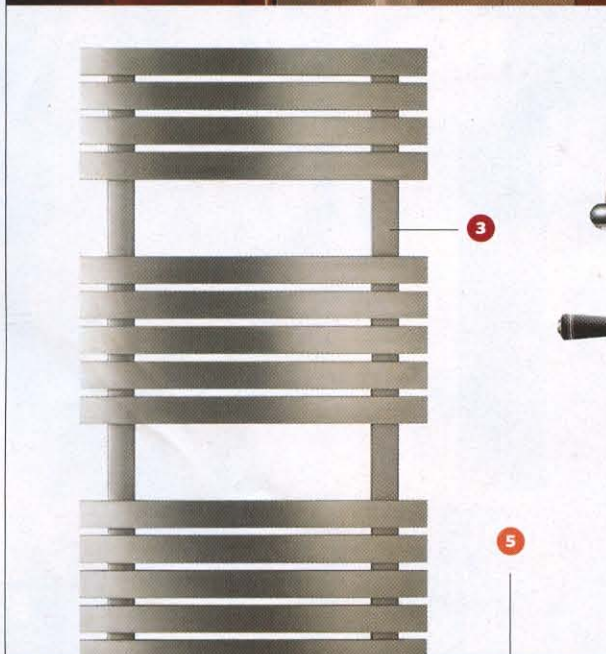

what's next

1

2

1. SLEEK MIX

Update wood cabinetry with stainless-steel doors and accessories.

Full stainless-steel door | $369-$475

CWP Cabinetry
800/366-2971
cwpcabinetry.com

2. LIGHT IT UP

Featuring customizable cutouts, LED cabinets add drama to interior or exterior spaces.

Designer LED cabinets | from $500

Lasertron, Inc.
954/846-0226
lasertrondirect.com

3. HOT ACCESSORY

Warm your towels while making a design statement in your bath.

Wensum hydronic towel warmer | $2,265-$2,745

Myson, Inc.
800/698-9690
mysoninc.com

4. BRIDGE THE GAP

Get the industrial look of a bridge faucet with the convenience of a removable sprayer.

Deck-mounted bridge mixer | $1,675-$1,840

Jacló
800/852-3906
jacló.com

5. SPLASH OF STYLE

Peel-and-stick tiles offer the look of a custom metal backsplash.

Aspect metal tiles | $20 per square foot

Acoustic Ceiling Products
800/434-3750
acpideas.com

6. A FULL RANGE

Use multiple burner configurations to cook foods at different BTUs at the same time.

Epicure gas range | $4,180

Dacor
800/793-0093
dacor.com

3

4

5

6