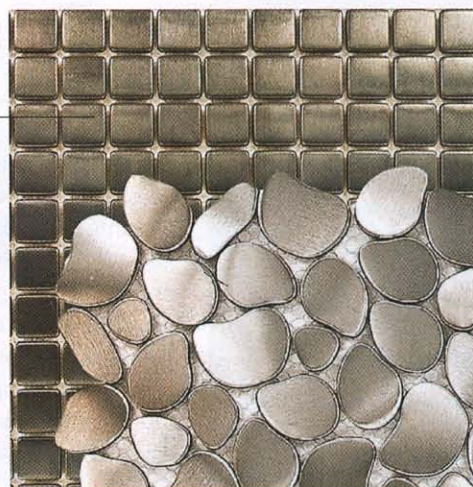

12. LET IT FLOW

Add style to your shower with a drain that handles heavy water flow efficiently.

StyleDrain | $216
California Faucets
800/822-8855
calfaucets.com