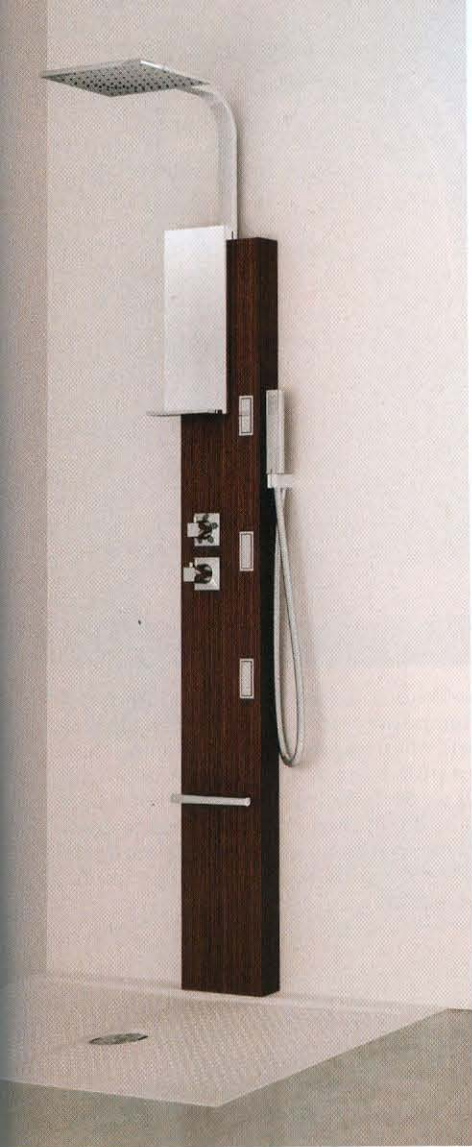

## glass act

a bath with  
sheer beauty

#BXNPPTL AUTO\*\*SCH 5-DIGIT 34230  
#0011400/PB/#  
LINDA JENNINGS  
JENNINGS & CO  
456 WOODLAND DR  
SARASOTA FL 34234-3772

S362E  
1/2  
C07

Sleek and sophisticated, the Glamm shower panel from **Novellini** comes in two models—one with a footrest and the other without—and white, white oak and teak (shown) finishes. A multifunctional unit, it is equipped with an oversized rain showerhead, a handshower, adjustable vertical hydromassage jets and a thermostatic mixer. **Circle No. 225**

Part of **Abet Laminati's** Volume II series of 284 high-pressure laminates, the New Wood collection consists of 23 patterns available in natural and reconstituted wood. All are stain-, scratch- and dent-resistant, as well as low in VOC and Greenguard-certified. **Circle No. 226**

**Bellavita Tile** has introduced the Botswana series of slate and glass tile. Available in six colorways, including Makgadi White (shown), the line offers 1-in. x 1-in., 1-in. x 2-in. and 2-in. x 2-in. mosaics that come mounted on a 12-in. x 12-in. sheet. **Circle No. 227**

**Fagor America** has introduced a 24-in. combination washer-dryer with a 13-pound wash capacity, 16 programs and an LCD screen. The unit's dry cycle does not require ventilation, as the hot air produced is condensed into water, which is then drained into a separate compartment.