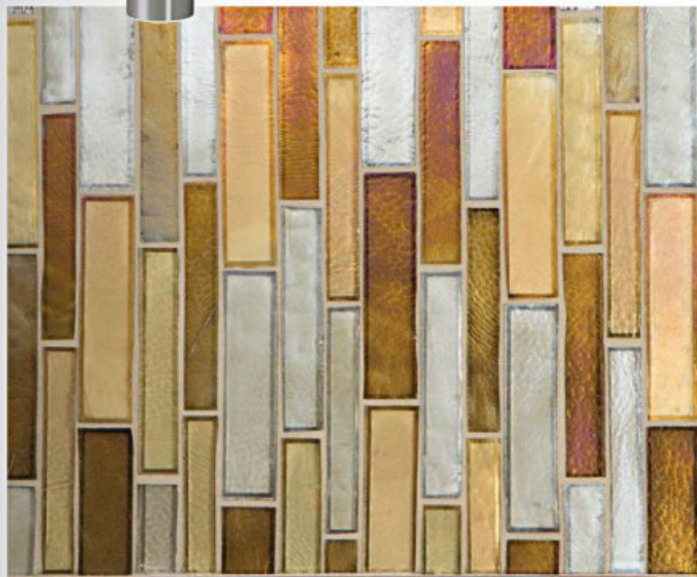

Walker Zanger has expanded its Weave collection to include Stix, a range of hand-cut thin linear glass tiles available in ½-in. x 4-in., ¾-in. x 4 in. and 1-in. x 4-in. sizes. Tiles are offered in five solid colors and six blends that pair neutral grays with gold, bronze and white. **Circle No. 220**