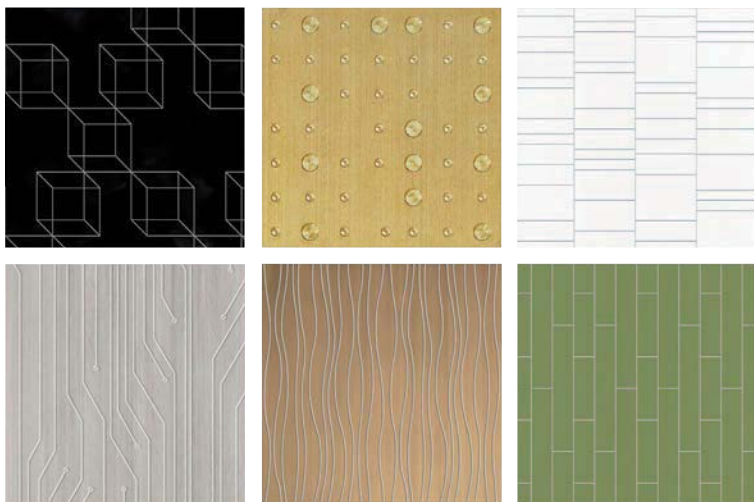

The **Móz Designs** Engravings Collection of metal surfacing materials now features a variety of etched patterns and earth-toned colors. The patterns are engraved directly into the surface of the solid core aluminum, and the collection can be used in exterior or interior applications. All of the company's materials are made from recycled aluminum. Top left to right includes cubes/ebony; matrix/antique gold; and crossroads/clear. Bottom right to left includes circuit/clear; strings/chestnut; and mason/jade. **Circle No. 268 or visit kbbonline.com/freeinfo**