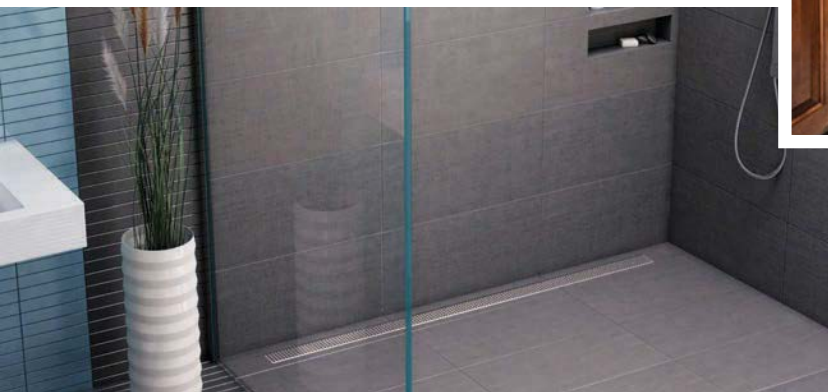

Tile Redi's Go Tubless!™ shower pans have been created to fit the footprint of the bathtub removed and replaced with a shower. The pans are leak proof, easy to install and affordable, and they feature an integrated linear trench and choice of either a tile-able linear drain top or designer linear grate top. **Circle No. 264 or visit kbbonline.com/freeinfo**

The Metropole Collection from **Newport Brass** – a long-standing fixture in the bathroom – is now available for the kitchen. It is offered in six models, including the pull-down faucet, bar/prep faucet, wall-mount pot filler, hot and cold water dispenser and air gap. It incorporates magnetic docking technology to hold the spray wand in place when not in use, and the forward rotation handle accommodates spaces with backsplash limits. The collection is available in 27 finishes. **Circle No. 265 or visit kbbonline.com/freeinfo**