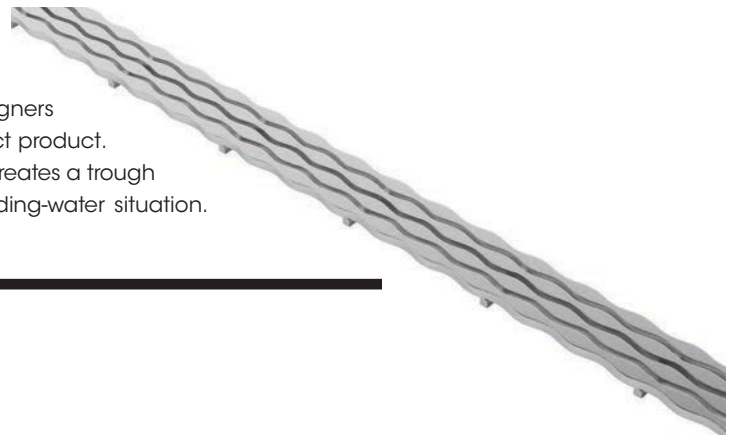

Stream Linear Drain by Quick Drain USA

Brandy Souza chose the Stream Linear Drain because with more designers replacing tub/shower units with larger, stand-up units, she feels this is a perfect product. The drain replaces the traditional thresholds once used to keep water in and creates a trough that allows water to move away from your feet - rather than create a standing-water situation.

Circle No. 210 or visit kbbonline.com/freeinfo